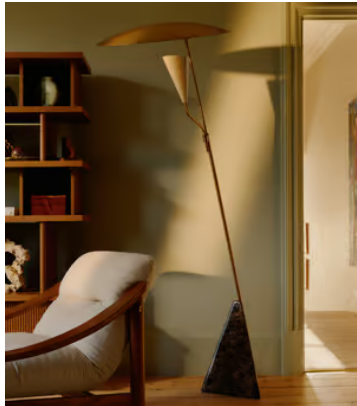

SOHO HOME

Reilly Floor Lamp

~~£2,750~~ £1,785 Regular price

~~£2,338~~ £1,428 Member price

Our Reilly floor lamp is built with a reflecting diffuser to avoid harsh light, and instead cast a warm glow around the whole room. A spun metal shade is also adjustable to direct light in the area you desire. Antique brass finishes are complemented with a dark Emperor marble base, taking its design cues from the mid-century modern design of White City House.