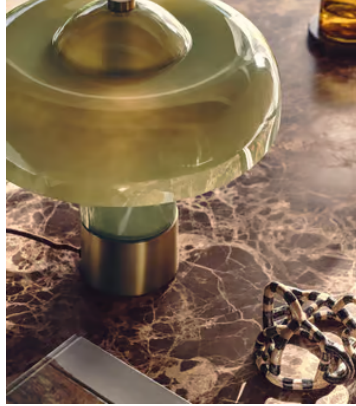

SOHO HOME

Giovanni Table Lamp, Green

£350 Regular price

£298 Member price

Inspired by the 1970s aesthetic of 180 House, our Giovanni table lamp is a moulded, white glass design with a glossy domed shade and antique brass detail around the base. Emitting a warm glow throughout the whole piece, it's ideal for your own home bar to recreate the atmosphere of our Houses or alternatively, as a desk lamp. Style with other items from the Giovanni range.

Dimensions

Dimensions: H31.7 x W30 x D30cm / H12.5 x W11.8 x D11.8"

Weight: 5kg / 11lbs

Packaged dimensions: H37 x W37 x D35cm / H14.6 x W14.6 x D13.8"

Packaged weight: 5kg / 11lbs

Details

Assembly required: Yes, self assembly