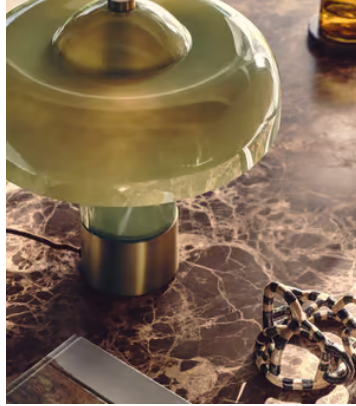

## Giovanni Table Lamp, Green

£350 Regular price

£298 Member price

Inspired by the 1970s aesthetic of 180 House, our Giovanni table lamp is a moulded, white glass design with a glossy domed shade and antique brass detail around the base. Emitting a warm glow throughout the whole piece, it's ideal for your own home bar to recreate the atmosphere of our Houses or alternatively, as a desk lamp. Style with other items from the Giovanni range.