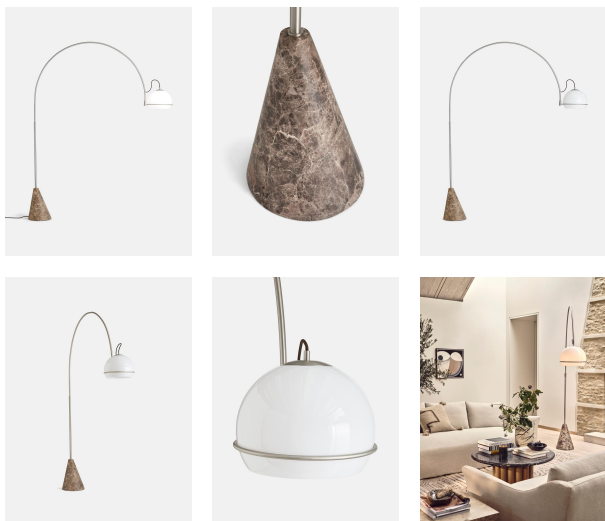

Rowan Arc Floor Lamp

£2,435 Regular

£1,948 Membership

Product details

Taking its cues from 180 House, the Rowan arc floor lamp is a great option for large living spaces. Anchored by a dark Emperador marble base, its elongated, arched frame has a warm nickel finish. Ascending into an adjustable globular shade allows you to create a directional pool of light in any area of the home.

Dimensions

Product dimensions: H220.8 x W184 x D311cm / H86.9 x W72.4 x D122.4"

Product weight: 30kg / 66.1lbs

Packaged or boxed dimensions: H103 x W81 x D160cm / H40.6 x W31.9 x D63"

Packaged or boxed weight: 30kg / 66.1lbs

Number of boxes: 2

* Box 1 : H33 x W38 x D117cm / H13 x W15 x D46.1"

* Box 2 : H70 x W43 x D43cm / H27.6 x W16.9 x D16.9"

Details

Assembly required: Yes, specialist

Base dimensions: H22 W31 x D184cm

Bulb required: 1 / E27 / 8W Maximum