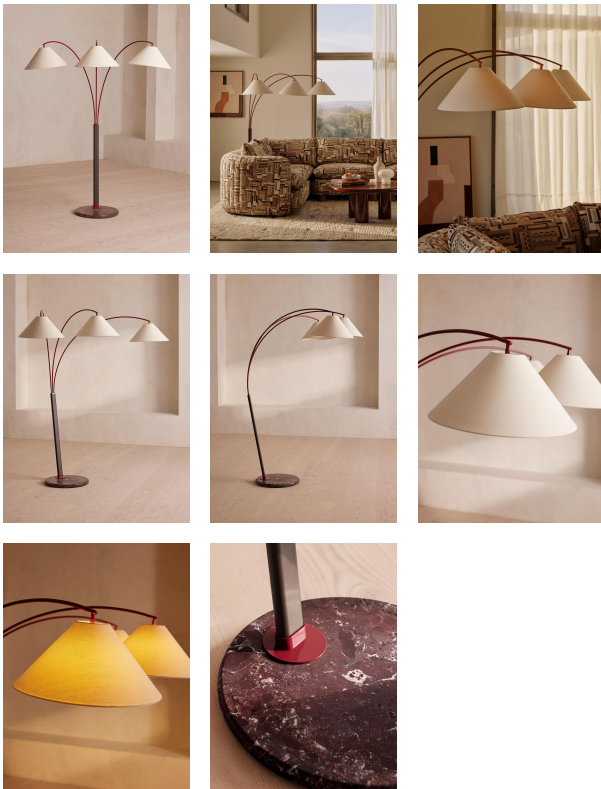

Dimensions

Product dimensions: H199.7 x W180.4 x D125.5cm / H78.6 x W71 x D49.4"

Product weight: 29kg / 63.9lbs

Packaged or boxed dimensions: H49 x W68 x D93cm / H19.3 x W26.8 x D36.6"

Packaged or boxed weight: 29kg / 63.9lbs

Number of boxes: 2

* Box 1 : H27 x W61 x D155cm / H10.6 x W24 x D61"

* Box 2 : H34 x W64 x D64cm / H13.4 x W25.2 x D25.2"