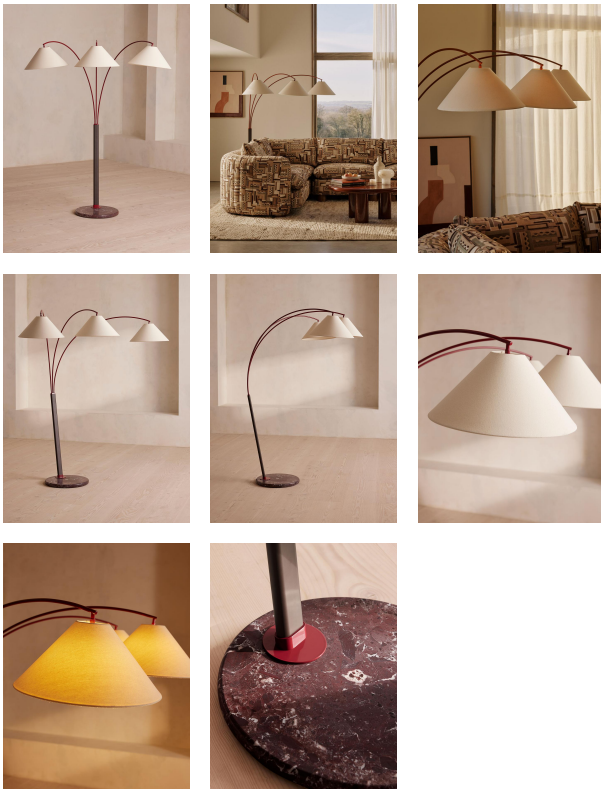

Dimensions

Product dimensions: H199.7 x W180.4 x D125.5cm / H78.6 x W71 x D49.4"

Product weight: 28.8kg / 63.5lbs

Packaged or boxed dimensions: H34 x W61 x D155cm / H13.4 x W24 x D61"

Packaged or boxed weight: 10.5kg / 23.1lbs

Number of boxes: 2

* Box 1 : H27 x W61 x D155cm / H10.6 x W24 x D61"

* Box 2 : H34 x W64 x D64cm / H13.4 x W25.2 x D25.2"