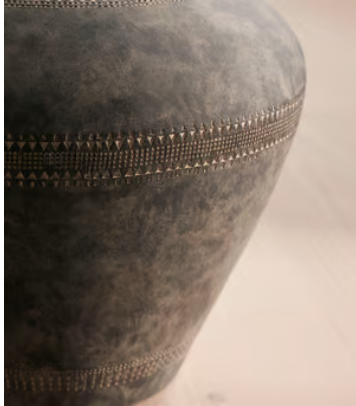

Kos Floor Vase, Large

~~£295~~ £115 Regular price

~~£251~~ £92 Member price

Inspired by our Etta Lamp and the natural tones of Soho Farmhouse, the Kos floor vase has an exaggerated bulbous shape and a handmade embossed pattern. The texture is created by hand using a sponge, and washed with a matte textured glaze for an organic finish. This vase looks great on its own or with dried flowers in it such as pampas grass.