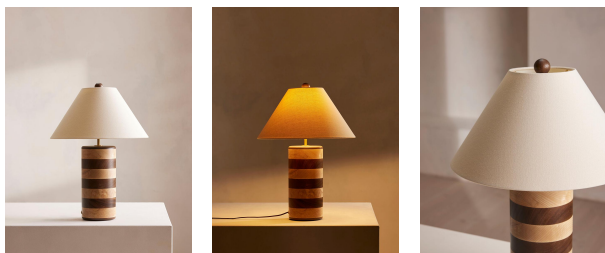

Anuel Table Lamp

£425 Regular

£361 Membership

Product details

An extension of the Anuel furniture range, the Anuel table lamp has a tonal stripe design in ebonised wood and natural oak, taking inspiration from Soho House Rome. Complemented with a cream linen shade, this lamp will update a side table with a bold design aesthetic.

Dimensions

Product dimensions: H63 x W45.2 x D45.2cm / H24.8 x W17.8 x D17.8"

Product weight: 7.9kg / 17.4lbs

Packaged or boxed dimensions: H48 x W49 x D49cm / H18.9 x W19.3 x D19.3"

Packaged or boxed weight: 7.9kg / 17.4lbs