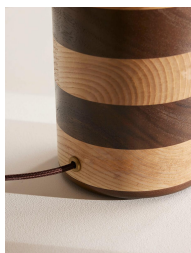

Details

Assembly required: Yes, self assembly

Base dimensions: H63 x W16 x D16cm

Bulb required: 1 / E27 / 4W Maximum

Bulb style: Tala 3W Lurra LED

Bulb(s) included: No

Cable length: 180cm

Care instructions: Clean with a soft dry cloth only. Do not use polishing agents, harsh chemicals or abrasive cleaners as they may damage the Finish.

Always switch off the electricity supply before cleaning.

Dimmable: Yes, all portable lighting comes

Electrician required: No

Material: Wood and Linen

Shade dimensions: H23 x W45 x D16cm

Voltage: 220-240V