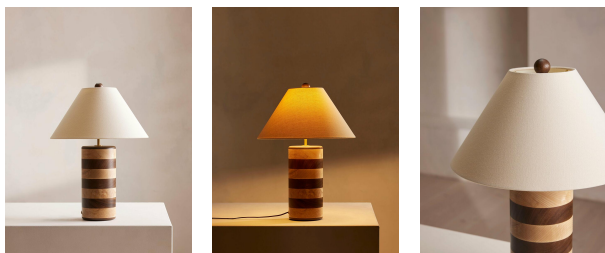

Details

Assembly required: Yes, self assembly

Base dimensions: H63 x W16 x D16cm

Bulb required: 1 / E27 / 4W Maximum

Bulb style: Tala 3W Lurra LED

Bulb(s) included: No

Cable length: 180cm

Care instructions: Clean with a soft dry cloth only. Do not use polishing agents, harsh chemicals or abrasive cleaners as they may damage the Finish.

Always switch off the electricity supply before cleaning.

Dimmable: Yes, all portable lighting comes

Electrician required: No

Material: Wood and Linen

Shade dimensions: H23 x W45 x D16cm

Voltage: 220-240V