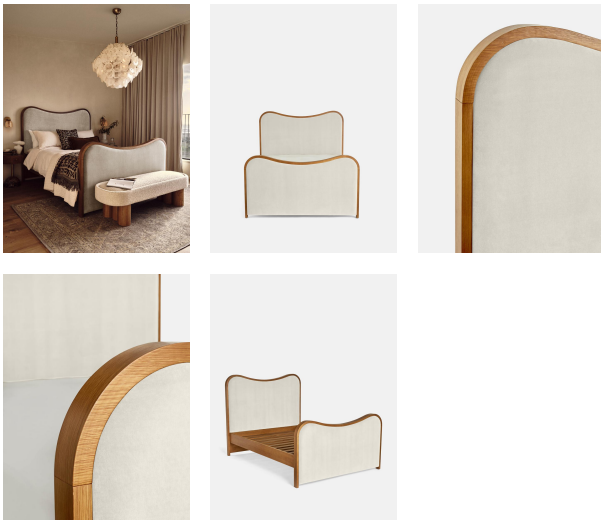

Lawrence Bed, Super King, Velvet, Porcelain

£3,995

Regular

£3,396

Membership

Sizes

King, Super King

Available in

Product details

As seen in Soho House Rome, our Lawrence bed has a show wood oak frame in a warm, mid-tone finish, offset with a curvaceous headboard and footboard. Upholstered in cotton velvet, this style will bring comfort and softness to your surroundings, while reshaping your bedroom space.

Dimensions

Product dimensions: H150 x W224 x D194.7cm / H59.1 x W88.2 x D76.7"

Number of boxes: 3

* Box 1 : H233 x W35 x D28cm / H91.7 x W13.8 x D11"

* Box 2 : H208 x W22 x D106cm / H81.9 x W8.7 x D41.7"

* Box 3 : H208 x W19 x D166cm / H81.9 x W7.5 x D65.4"

Headboard height: 59cm

Material: Engineered hardwood, veneer oak, poplar wood

Removable legs: No

Under bed clearance: 25cm