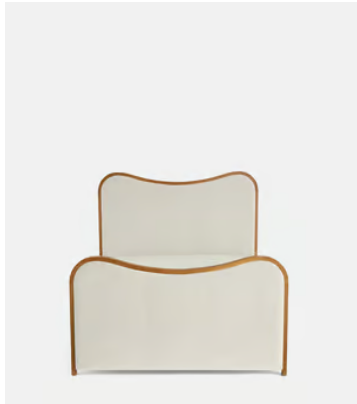

## Lawrence Bed, Super King, Velvet, Porcelain

£3,995 Regular price

£3,396 Member price

As seen in Soho House Rome, our Lawrence bed has a show wood oak frame in a warm, mid-tone finish, offset with a curvaceous headboard and footboard. Upholstered in cotton velvet, this style will bring comfort and softness to your surroundings, while reshaping your bedroom space.