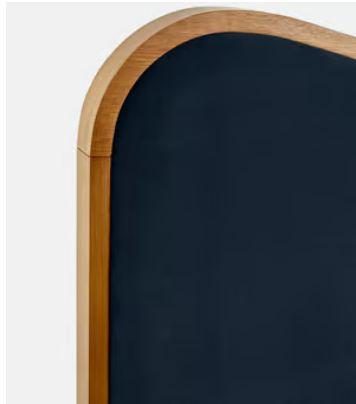

SOHO HOME

Lawrence Bed, Super King, Velvet, Royal Blue

£3,995 Regular price

£3,396 Member price

As seen in Soho House Rome, our Lawrence bed has a show wood oak frame in a warm, mid-tone finish, offset with a curvaceous headboard and footboard. Upholstered in cotton velvet, this style will bring comfort and softness to your surroundings, while reshaping your bedroom space.

Dimensions

Dimensions: H150 x W224 x D194.7cm / H59.1 x W88.2 x D76.7"

Number of boxes: 3

- **Box 1:** H233 x W35 x D28cm / H91.7 x W13.8 x D11"
- **Box 2:** H208 x W22 x D106cm / H81.9 x W8.7 x D41.7"
- **Box 3:** H208 x W19 x D166cm / H81.9 x W7.5 x D65.4"

Details

Assembly required: Yes

Composition: Frame; Engineered Hardwood, Veneer Oak, Poplar Wood. Feet; Beech. Fabric; 85% Cotton, 15% Polyester.

Fabric: Velvet

Feet: Beech

Filling: Foam

Frame: Engineered hardwood, veneer oak, poplar wood

Headboard height: 59cm

Material: Engineered hardwood, veneer oak, poplar wood

Removable legs: No

Under bed clearance: 25cm

Available in 1 sizes

Super King (H150 x W224 x D194.7cm / H59.1 x W88.2 x D76.7")

Available in 7 velvets