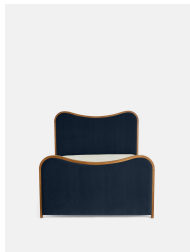

### Sizes

King, Super King

### Product details

As seen in Soho House Rome, our Lawrence bed has a show wood oak frame in a warm, mid-tone finish, offset with a curvaceous headboard and footboard. Upholstered in cotton velvet, this style will bring comfort and softness to your surroundings, while reshaping your bedroom space.