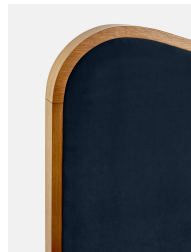

### Sizes

King, Super King

### Product details

As seen in Soho House Rome, our Lawrence bed has a show wood oak frame in a warm, mid-tone finish, offset with a curvaceous headboard and footboard. Upholstered in cotton velvet, this style will bring comfort and softness to your surroundings, while reshaping your bedroom space.