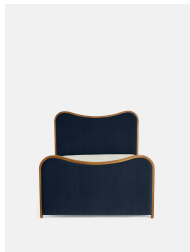

Lawrence Bed, Super King, Velvet, Royal Blue

£3,995

Regular

£3,396

Membership

Sizes

King, Super King

Available in

Product details

As seen in Soho House Rome, our Lawrence bed has a show wood oak frame in a warm, mid-tone finish, offset with a curvaceous headboard and footboard. Upholstered in cotton velvet, this style will bring comfort and softness to your surroundings, while reshaping your bedroom space.

Dimensions

Product dimensions: H150 x W224 x D194.7cm / H59.1 x W88.2 x D76.7"

Number of boxes: 3

* Box 1 : H233 x W35 x D28cm / H91.7 x W13.8 x D11"

* Box 2 : H208 x W22 x D106cm / H81.9 x W8.7 x D41.7"

* Box 3 : H208 x W19 x D166cm / H81.9 x W7.5 x D65.4"