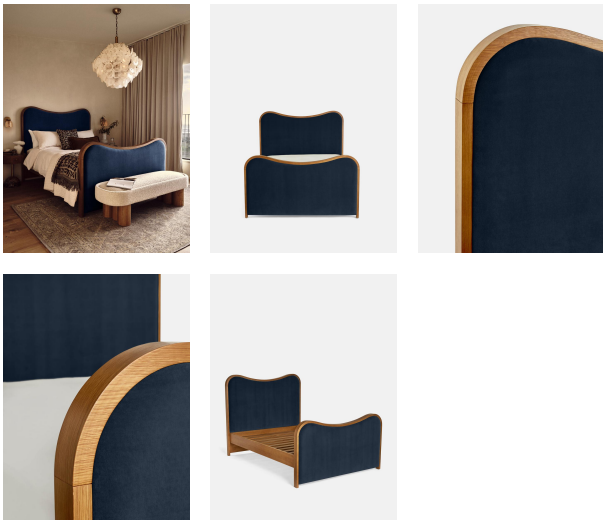

Product details

As seen in Soho House Rome, our Lawrence bed has a show wood oak frame in a warm, mid-tone finish, offset with a curvaceous headboard and footboard. Upholstered in cotton velvet, this style will bring comfort and softness to your surroundings, while reshaping your bedroom space.

Dimensions

Product dimensions: H150 x W224 x D194.7cm / H59.1 x W88.2 x D76.7"

Number of boxes: 3

* Box 1 : H233 x W35 x D28cm / H91.7 x W13.8 x D11"

* Box 2 : H208 x W22 x D106cm / H81.9 x W8.7 x D41.7"

* Box 3 : H208 x W19 x D166cm / H81.9 x W7.5 x D65.4"

Details

Assembly required: Yes

Composition: Frame; Engineered Hardwood, Veneer Oak, Poplar Wood. Feet; Beech. Fabric; 85% Cotton, 15% Polyester.

Fabric: Velvet

Feet: Beech

Filling: Foam

Frame: Engineered hardwood, veneer oak, poplar wood

Headboard height: 59cm

Material: Engineered hardwood, veneer oak, poplar wood

Removable legs: No

Under bed clearance: 25cm