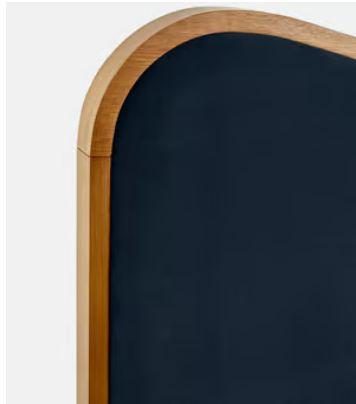

SOHO HOME

Lawrence Bed, Super King, Velvet, Royal Blue

\$5,295 Regular price

\$4,501 Member price

As seen in Soho House Rome, our Lawrence bed has a show wood oak frame in a warm, mid-tone finish, offset with a curvaceous headboard and footboard. Upholstered in cotton velvet, this style will bring comfort and softness to your surroundings, while reshaping your bedroom space.

Dimensions

Dimensions: H150 x W224 x D194.7cm / H59.1 x W88.2 x D76.7"

Number of boxes: 3

- **Box 1:** H233 x W35 x D28cm / H91.7 x W13.8 x D11"
- **Box 2:** H208 x W22 x D106cm / H81.9 x W8.7 x D41.7"
- **Box 3:** H208 x W19 x D166cm / H81.9 x W7.5 x D65.4"

Details

Assembly required: Yes

Composition: Frame; Engineered Hardwood, Veneer Oak, Poplar Wood. Feet; Beech. Fabric; 85% Cotton, 15% Polyester.

Fabric: Velvet

Feet: Beech

Filling: Foam

Frame: Engineered hardwood, veneer oak, poplar wood

Headboard height: 23.2"

Material: Engineered hardwood, veneer oak, poplar wood

Removable legs: No

Under bed clearance: 9.8"

Available in 1 sizes

Queen (H150 x W227.2 x D167.1cm / H59.1 x W89.4 x D65.8")