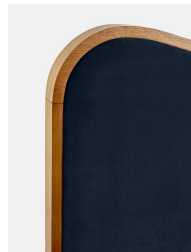

Lawrence Bed, Super King, Velvet, Royal Blue

£3,995

Regular

£3,396

Membership

Sizes

King, Super King

Available in

Product details

As seen in Soho House Rome, our Lawrence bed has a show wood oak frame in a warm, mid-tone finish, offset with a curvaceous headboard and footboard. Upholstered in cotton velvet, this style will bring comfort and softness to your surroundings, while reshaping your bedroom space.

Dimensions

Product dimensions: H150 x W224 x D194.7cm / H59.1 x W88.2 x D76.7"

Number of boxes: 3

* Box 1 : H233 x W35 x D28cm / H91.7 x W13.8 x D11"

* Box 2 : H208 x W22 x D106cm / H81.9 x W8.7 x D41.7"

* Box 3 : H208 x W19 x D166cm / H81.9 x W7.5 x D65.4"