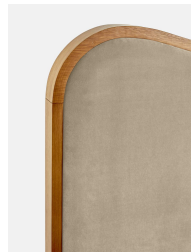

Lawrence Bed, Super King, Velvet, Camel

£3,995

Regular

£3,396

Membership

Sizes

King, Super King

Available in

	Velvet Rust		Velvet Lichen
	Velvet Camel		Velvet Royal Blue
	Velvet Porcelain		Velvet Mustard
	Velvet Olive		Velvet Taupe
	Velvet Antique Rose		Velvet Grey Blue

Product details

As seen in Soho House Rome, our Lawrence bed has a show wood oak frame in a warm, mid-tone finish, offset with a curvaceous headboard and footboard. Upholstered in cotton velvet, this style will bring comfort and softness to your surroundings, while reshaping your bedroom space.

Dimensions

Product dimensions: H150 x W224 x D194.7cm / H59.1 x W88.2 x D76.7"

Number of boxes: 3

* Box 1 : H233 x W35 x D28cm / H91.7 x W13.8 x D11"

* Box 2 : H208 x W22 x D106cm / H81.9 x W8.7 x D41.7"

* Box 3 : H208 x W19 x D166cm / H81.9 x W7.5 x D65.4"