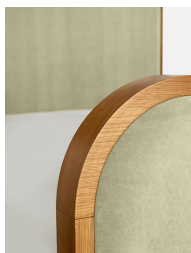

Product details

As seen in Soho House Rome, our Lawrence bed has a show wood oak frame in a warm, mid-tone finish, offset with a curvaceous headboard and footboard. Upholstered in cotton velvet, this style will bring comfort and softness to your surroundings, while reshaping your bedroom space.

Details

Assembly required: Yes

Composition: Frame; Engineered Hardwood, Veneer Oak, Poplar Wood. Feet; Beech. Fabric; 85% Cotton, 15% Polyester.

Fabric: Velvet

Feet: Beech

Filling: Foam

Frame: Engineered hardwood, veneer oak, poplar wood