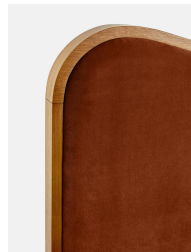

Lawrence Bed, Super King, Velvet, Rust

£3,995

Regular

£3,396

Membership

Sizes

King, Super King

Available in

Product details

As seen in Soho House Rome, our Lawrence bed has a show wood oak frame in a warm, mid-tone finish, offset with a curvaceous headboard and footboard. Upholstered in cotton velvet, this style will bring comfort and softness to your surroundings, while reshaping your bedroom space.

Dimensions

Product dimensions: H150 x W224 x D194.7cm / H59.1 x W88.2 x D76.7"

Number of boxes: 3

* Box 1 : H233 x W35 x D28cm / H91.7 x W13.8 x D11"

* Box 2 : H208 x W22 x D106cm / H81.9 x W8.7 x D41.7"

* Box 3 : H208 x W19 x D166cm / H81.9 x W7.5 x D65.4"