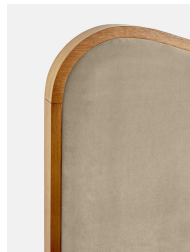

Lawrence Bed, King, Velvet, Camel

£3,495 Regular

£2,971 Membership

Sizes

King, Super King

Available in

Product details

As seen in Soho House Rome, our Lawrence bed has a show wood oak frame in a warm, mid-tone finish, offset with a curvaceous headboard and footboard. Upholstered in cotton velvet, this style will bring comfort and softness to your surroundings, while reshaping your bedroom space.

Dimensions

Product dimensions: H150 x W224 x D164.7cm / H59.1 x W88.2 x D64.8"

Product weight: 139kg / 306.4lbs

Number of boxes: 3

* Box 1 : H233 x W35 x D28cm / H91.7 x W13.8 x D11"

* Box 2 : H178 x W22 x D106cm / H70.1 x W8.7 x D41.7"

* Box 3 : H178 x W19 x D166cm / H70.1 x W7.5 x D65.4"

Details

Assembly required: Yes

Composition: Frame; Engineered Hardwood, Veneer Oak, Poplar Wood. Feet; Beech. Fabric; 85% Cotton, 15% Polyester.

Fabric: Velvet

Feet: Beech

Filling: Foam

Frame: Engineered hardwood, veneer oak, poplar wood

Headboard height: 59cm

Material: Engineered hardwood, veneer oak, poplar wood

Removable legs: No

Under bed clearance: 25cm