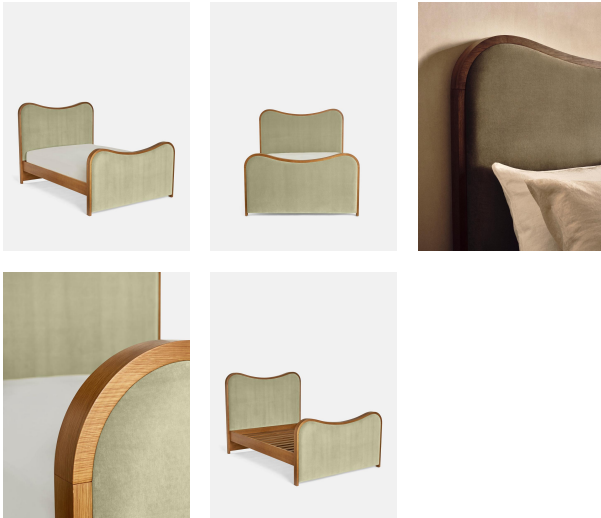

## Lawrence Bed, King, Velvet, Lichen

£3,495 Regular

£2,971 Membership

### Sizes

King, Super King

### Product details

As seen in Soho House Rome, our Lawrence bed has a show wood oak frame in a warm, mid-tone finish, offset with a curvaceous headboard and footboard. Upholstered in cotton velvet, this style will bring comfort and softness to your surroundings, while reshaping your bedroom space.