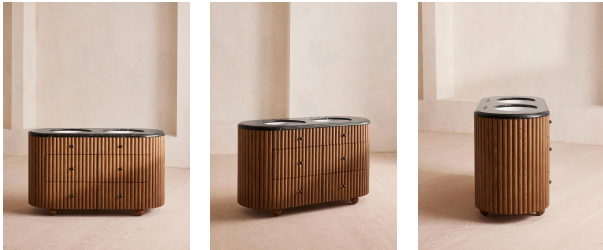

### Product details

Inspired by Holloway House, our Carlisle double vanity unit adds a touch of refined design to your bathroom. The wraparound style features a polished black Marquina marble top sourced from Spain, which is characterised by a black base with white veining and crystallisation, alongside twin ceramic sinks. Dark mid-tone oak ribbed panneling and matching Carrara marble handles bring this design together, complete with solid oak carved feet and ample drawers for storage.

### Dimensions

Product dimensions: H86.4 x W150 x D62.2cm / H34 x W59.1 x D24.5"

Product weight: 151kg / 332.9lbs

Number of boxes: 2