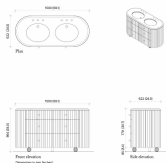

Dimensions

Product dimensions: H86.4 x W150 x D62.2cm / H34 x W59.1 x D24.5"

Product weight: 151kg / 332.9lbs

Number of boxes: 2

Details

Assembly required: Yes
Backsplash included?: No
Basin overflow?: Yes
Care instructions: To keep your vanity unit in the best condition, we advise the following suggestions. Although our vanity tops are hardwearing, prevent placing sharp objects or excessive heat on the surface as this will cause irreversible damage. Care should also be taken not to drop any heavy objects onto the top as the surface may crack. For general cleaning, use a damp, soapy cloth. We also advise dusting often using a clean, soft, dry and lint-free cloth. All spills, including corrosive liquids and make-up should be wiped off immediately without the use of bleach products, scouring pads or multi-surface cleaners. Avoid leaving water to lie on the surface as our bathroom vanity units are water-resistant but not waterproof.
Clearance: 8cm
Counter thickness: 2.9cm
Drawer dimensions: H20 x W49 x D49cm
Feet: Plastic glide
Finish: Mid-tone Oak, Antique Brass and polished Marble
Frame: Poplar Wood, Acacia Wood and moisture-resistant MDF
Handles: Black Marquina marble and steel
Material: Oak Wood, Acacia Wood, Poplar Wood, moisture-resistant MDF, moisture-resistant Plywood, Oak Veneer, Okoume Veneer, Black Marquina Marble, Ceramic sink, Steel and Aluminium
Removable legs: No
Sink dimensions: H19.2 x W54.2 x D44.4cm
Sink included?: Yes
Sink installation: Undermount
Tap hole diameter: 3.5cm
Taps included?: No
Type of tap: Mixer tap