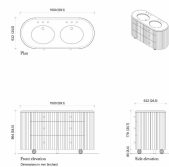

### Product details

Inspired by Holloway House, our Carlisle double vanity unit adds a touch of refined design to your bathroom. The wraparound style features a polished black Marquina marble top sourced from Spain, which is characterised by a black base with white veining and crystallisation, alongside twin ceramic sinks. Dark mid-tone oak ribbed panneling and matching Carrara marble handles bring this design together, complete with solid oak carved feet and ample drawers for storage.

### Dimensions

Product dimensions: H86.4 x W150 x D62.2cm / H34 x W59.1 x D24.5"

Product weight: 151kg / 332.9lbs

Number of boxes: 2