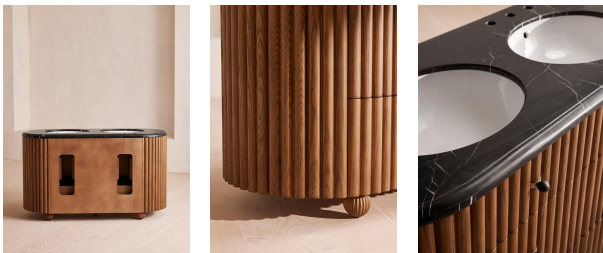

Dimensions

Product dimensions: H86.4 x W150 x D62.2cm / H34 x W59.1 x D24.5"

Product weight: 151kg / 332.9lbs

Number of boxes: 2