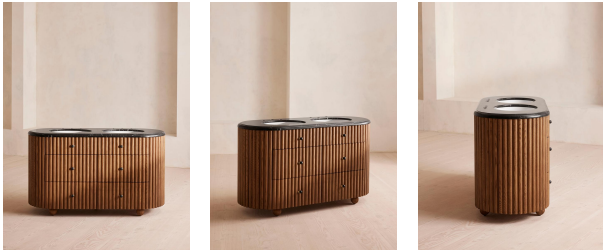

Dimensions

Product dimensions: H86.4 x W150 x D62.2cm / H34 x W59.1 x D24.5"

Product weight: 151kg / 332.9lbs

Number of boxes: 2