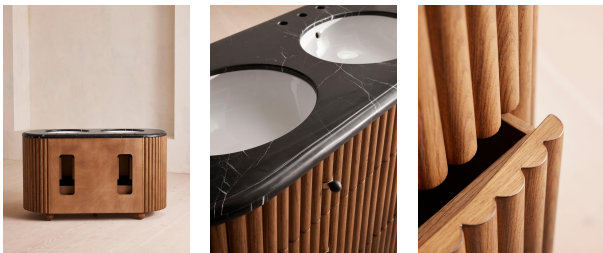

Dimensions

Product dimensions: H86.4 x W150 x D62.2cm / H34 x W59.1 x D24.5"

Product weight: 151kg / 332.9lbs

Number of boxes: 2