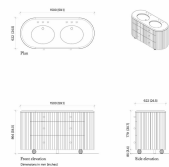

Dimensions

Product dimensions: H86.4 x W150 x D62.2cm / H34 x W59.1 x D24.5"

Product weight: 151kg / 332.9lbs

Number of boxes: 2

Details

Assembly required: Yes
Backsplash included?: No
Basin overflow?: Yes
Care instructions: To keep your vanity unit in the best condition, we advise the following suggestions. Although our vanity tops are hardwearing, prevent placing sharp objects or excessive heat on the surface as this will cause irreversible damage. Care should also be taken not to drop any heavy objects onto the top as the surface may crack. For general cleaning, use a damp, soapy cloth. We also advise dusting often using a clean, soft, dry and lint-free cloth. All spills, including corrosive liquids and make-up should be wiped off immediately without the use of bleach products, scouring pads or multi-surface cleaners. Avoid leaving water to lie on the surface as our bathroom vanity units are water-resistant but not waterproof.
Clearance: 8cm
Counter thickness: 2.9cm
Drawer dimensions: H20 x W49 x D49cm
Feet: Plastic glide
Finish: Mid-tone Oak, Antique Brass and polished Marble
Frame: Poplar Wood, Acacia Wood and moisture-resistant MDF
Handles: Black Marquina marble and steel
Material: Oak Wood, Acacia Wood, Poplar Wood, moisture-resistant MDF, moisture-resistant Plywood, Oak Veneer, Okoume Veneer, Black Marquina Marble, Ceramic sink, Steel and Aluminium
Removable legs: No
Sink dimensions: H19.2 x W54.2 x D44.4cm
Sink included?: Yes
Sink installation: Undermount
Tap hole diameter: 3.5cm
Taps included?: No
Type of tap: Mixer tap