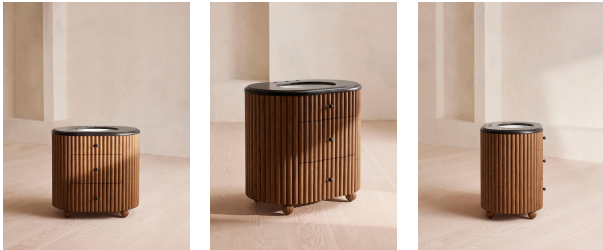

Dimensions

Product dimensions: H86.4 x W91.4 x D62.2cm / H34 x W36 x D24.5"

Product weight: 87kg / 191.8lbs

Number of boxes: 2