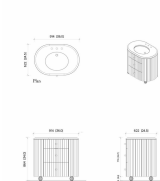

Dimensions

Product dimensions: H86.4 x W91.4 x D62.2cm / H34 x W36 x D24.5"

Product weight: 87kg / 191.8lbs

Number of boxes: 2

Details

Assembly required: Yes
Backsplash included?: No
Basin overflow?: Yes
Care instructions: To keep your vanity unit in the best condition, we advise the following suggestions. Although our vanity tops are hardwearing, prevent placing sharp objects or excessive heat on the surface as this will cause irreversible damage. Care should also be taken not to drop any heavy objects onto the top as the surface may crack. For general cleaning, use a damp, soapy cloth. We also advise dusting often using a clean, soft, dry and lint-free cloth. All spills, including corrosive liquids and make-up should be wiped off immediately without the use of bleach products, scouring pads or multi-surface cleaners. Avoid leaving water to lie on the surface as our bathroom vanity units are water-resistant but not waterproof.
Clearance: 8cm
Counter thickness: 2.9cm
Drawer dimensions: H20 x W46.5 x D44cm
Feet: Plastic glide
Finish: Mid-tone Oak, Antique Brass and polished Marble
Frame: Poplar Wood, Acacia Wood and moisture-resistant MDF
Handles: Black Marquina marble and steel
Material: Oak Wood, Acacia Wood, Poplar Wood, moisture-resistant MDF, moisture-resistant Plywood, Oak Veneer, Okoume Veneer, Black Marquina Marble, Ceramic sink, Steel and Aluminium
Removable legs: No
Sink dimensions: H19.2 x W54.2 x D44.4cm
Sink included?: Yes
Sink installation: Undermount
Tap hole diameter: 3.5cm
Taps included?: No
Type of tap: Mixer tap