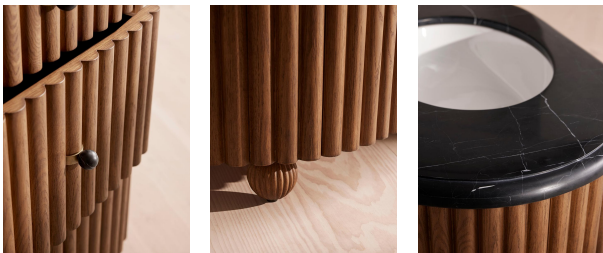

Dimensions

Product dimensions: H86.4 x W91.4 x D62.2cm / H34 x W36 x D24.5"

Product weight: 87kg / 191.8lbs

Number of boxes: 2