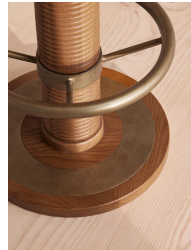

SOHO HOME

Bryden Counter Stool

£895

Regular

£716

Membership

Sizes

Counter Stool, 63cm x 41cm

Product details

The Bryden counter stool makes a great addition to a breakfast bar. The round, padded linen-blend seat descends into a central wooden column with intricate grooves, while an oak frame supports the antique brass-finish footrest and is anchored by a brass-finish base.

Dimensions

Product dimensions: H63 x W41 x D41cm / H24.8 x W16.1 x D16.1"

Product weight: 12kg / 26.5lbs

Packaged or boxed dimensions: H78 x W55 x D55cm / H30.7 x W21.7 x D21.7"

Packaged or boxed weight: 18kg / 39.7lbs