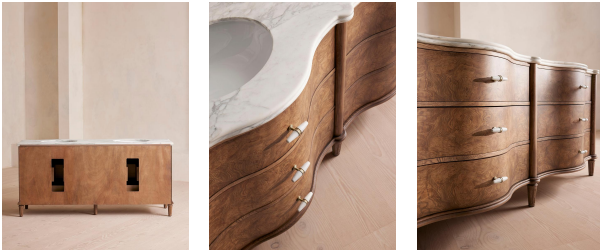

### Product details

Mirroring the 1940s-inspired glamour of Soho House Paris, our Valerie double vanity unit is ideal for recreating the House's bathroom set-up in your own home. The classic front curved silhouette has been created with a solid ash frame and an olive ash burl finish. An Arabescato Corchia marble top and backsplash elevates the wood exterior, complemented with white Carrara marble handles. It's styled here with the Lefroy Brooks Classic Basin taps in brushed brass.

### Dimensions

Product dimensions: H109.8 x W191 x D63.5cm /  
H43.2 x W75.2 x D25"

Product weight: 185kg / 407.9lbs

Number of boxes: 2