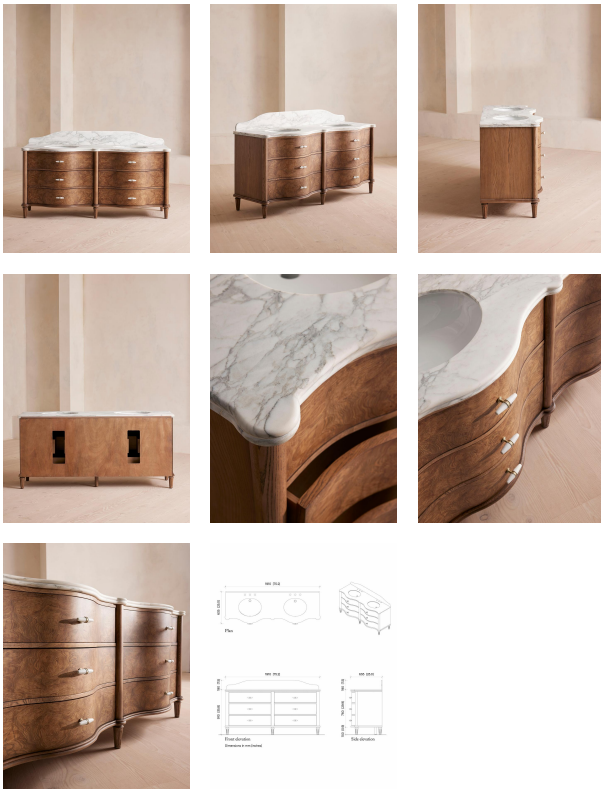

Dimensions

Product dimensions: H109.8 x W191 x D63.5cm /
H43.2 x W75.2 x D25"

Product weight: 185kg / 407.9lbs

Number of boxes: 2