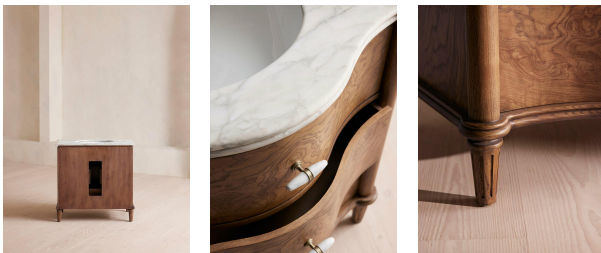

## Valerie Single Vanity, Arabescato Marble

£3,995

Regular

£3,396

Membership

### Product details

Mirroring the 1940s-inspired glamour of Soho House Paris, our Valerie single vanity unit is ideal for recreating the House's bathroom set-up in your own home. The classic front curved silhouette has been created with a solid ash frame and an olive ash burl finish. Arabescato Corchia marble on the top and backsplash elevates the wood exterior, complemented with Carrara marble handles.

- Single vanity unit with a ceramic sink
  - Three tap holes
  - Solid ash frame
  - Olive ash burl wood finish
  - Arabescato honed marble top and backsplash
  - One faux drawer and two drawers for storage
  - Honed Carrara marble and antique brass handles
  - Double bullnose marble edge detail
  - Classic front curved silhouette
  - Styled with Lefroy Brooks Classic taps in aged brass'
  - Inspired by Soho House Paris
- Please note, our delivery service does not include installation. We advise asking a qualified person to install your vanity unit.