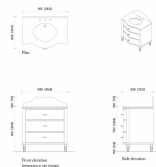

### Dimensions

Product dimensions: H110.1 x W93.5 x D63.5cm / H43.3 x W36.8 x D25"

Product weight: 93kg / 205lbs

Number of boxes: 2

## Details

Assembly required: Yes  
Backsplash included?: Yes  
Basin overflow?: Yes  
Care instructions: To keep your vanity unit in the best condition, we advise the following suggestions. Although our vanity tops are hardwearing, prevent placing sharp objects or excessive heat on the surface as this will cause irreversible damage. Care should also be taken not to drop any heavy objects onto the top as the surface may crack. For general cleaning, use a damp, soapy cloth. We also advise dusting often using a clean, soft, dry and lint-free cloth. All spills, including corrosive liquids and make-up should be wiped off immediately without the use of bleach products, scouring pads or multi-surface cleaners. Avoid leaving water to lie on the surface as our bathroom vanity units are water-resistant but not waterproof.  
Clearance: 15cm  
Counter thickness: 3.6cm  
Drawer dimensions: H15.5 x W73.5 x D45cm  
Feet: Plastic glide  
Finish: Mid-tone Olive Ash Burl, Antique Brass and honed Marble  
Frame: Acacia Wood, Poplar Wood, Ash Wood and moisture-resistant MDF  
Handles: Carrara marble and steel  
Material: Acacia Wood, Ash Wood, Poplar Wood, moisture-resistant MDF, moisture-resistant Plywood, Oak Veneer, Olive Ash Burl Veneer, Okoume Veneer, Arabescato Corchia Marble, Carrara Marble, Ceramic sink and Steel  
Removable legs: No  
Sink dimensions: H19.2 x W54.2 x D44.4cm  
Sink included?: Yes  
Sink installation: Undermount  
Tap hole diameter: 3.5cm  
Taps included?: No  
Type of tap: Mixer tap