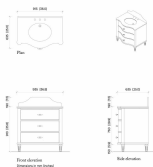

Dimensions

Product dimensions: H110 x W94 x D64cm / H43 x W37 x D25"

Product weight: 99kg / 218.3lbs

Number of boxes: 3

Details

Assembly required: Yes
Backsplash included?: Yes
Basin overflow?: Yes
Care instructions: To keep your vanity unit in the best condition, we advise the following suggestions. Although our vanity tops are hardwearing, prevent placing sharp objects or excessive heat on the surface as this will cause irreversible damage. Care should also be taken not to drop any heavy objects onto the top as the surface may crack. For general cleaning, use a damp, soapy cloth. We also advise dusting often using a clean, soft, dry and lint-free cloth. All spills, including corrosive liquids and make-up should be wiped off immediately without the use of bleach products, scouring pads or multi-surface cleaners. Avoid leaving water to lie on the surface as our bathroom vanity units are water-resistant but not waterproof.
Clearance: 15cm
Counter thickness: 3.6cm
Drawer dimensions: H15.5 x W73.5 x D45cm
Feet: Plastic glide
Finish: Mid-tone Olive Ash Burl, Antique Brass and honed Marble
Frame: Acacia Wood, Poplar Wood, Ash Wood and moisture-resistant MDF
Handles: Carrara marble and steel
Material: Acacia Wood, Ash Wood, Poplar Wood, moisture-resistant MDF, moisture-resistant Plywood, Oak Veneer, Olive Ash Burl Veneer, Okoume Veneer, Arabescato Corchia Marble, Carrara Marble, Ceramic sink and Steel
Removable legs: No
Sink dimensions: H19.2 x W54.2 x D44.4cm
Sink included?: Yes
Sink installation: Undermount
Tap hole diameter: 3.5cm
Taps included?: No
Type of tap: Mixer tap