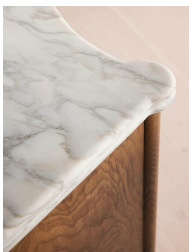

### Product details

Mirroring the 1940s-inspired glamour of Soho House Paris, our Valerie single vanity unit is ideal for recreating the House's bathroom set-up in your own home. The classic front curved silhouette has been created with a solid ash frame and an olive ash burl finish. Arabescato Corchia marble on the top and backsplash elevates the wood exterior, complemented with Carrara marble handles.

- Single vanity unit with a ceramic sink
  - Three tap holes
  - Solid ash frame
  - Olive ash burl wood finish
  - Arabescato honed marble top and backsplash
  - One faux drawer and two drawers for storage
  - Honed Carrara marble and antique brass handles
  - Double bullnose marble edge detail
  - Classic front curved silhouette
  - Styled with Lefroy Brooks Classic taps in aged brass'
  - Inspired by Soho House Paris
- Please note, our delivery service does not include installation. We advise asking a qualified person to install your vanity unit.