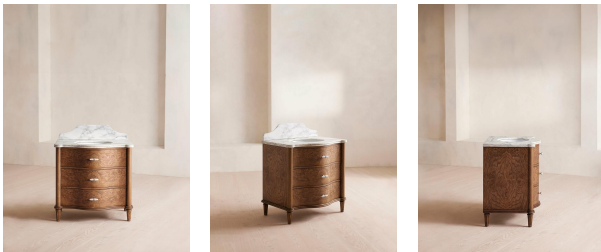

## Valerie Single Vanity, Arabescato Marble

£3,995

Regular

£3,396

Membership

### Product details

Mirroring the 1940s-inspired glamour of Soho House Paris, our Valerie single vanity unit is ideal for recreating the House's bathroom set-up in your own home. The classic front curved silhouette has been created with a solid ash frame and an olive ash burl finish. Arabescato Corchia marble on the top and backsplash elevates the wood exterior, complemented with Carrara marble handles.

- Single vanity unit with a ceramic sink
  - Three tap holes
  - Solid ash frame
  - Olive ash burl wood finish
  - Arabescato honed marble top and backsplash
  - One faux drawer and two drawers for storage
  - Honed Carrara marble and antique brass handles
  - Double bullnose marble edge detail
  - Classic front curved silhouette
  - Styled with Lefroy Brooks Classic taps in aged brass'
  - Inspired by Soho House Paris
- Please note, our delivery service does not include installation. We advise asking a qualified person to install your vanity unit.

### Dimensions

Product dimensions: H110.1 x W93.5 x D63.5cm / H43.3 x W36.8 x D25"

Product weight: 93kg / 205lbs

Number of boxes: 2