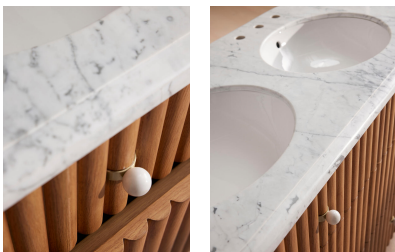

### Product details

Inspired by Holloway House, our Carlisle double vanity unit adds a touch of refined design to your bathroom. The wraparound style features a polished Carrara marble top sourced from Italy, which is characterised by a white base with subtle grey veining, alongside double sinks. Solid oak ribbed panelling and matching Carrara marble handles bring this design together, complete with solid oak carved feet and ample drawers for storage.

- Double vanity unit with twin ceramic sinks
  - Three tap holes
  - Wraparound shape
  - Polished Carrara marble top sourced from Italy
  - Solid oak ribbed panelling
  - Natural oak finish
  - Two faux drawers and four storage drawers
  - Carrara marble and antique brass-finish handles
  - Solid oak carved feet
  - Central support leg
  - Styled with Lefroy Brooks Janey Mac taps in brushed brass and Portland Stone Skinny Metro tiles by Bert & May
  - Inspired by Soho House Holloway
- Please note, our delivery service does not include installation. We advise asking a qualified person to install your vanity unit.