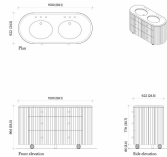

### Product details

Inspired by Holloway House, our Carlisle double vanity unit adds a touch of refined design to your bathroom. The wraparound style features a polished Carrara marble top sourced from Italy, which is characterised by a white base with subtle grey veining, alongside double sinks. Solid oak ribbed panelling and matching Carrara marble handles bring this design together, complete with solid oak carved feet and ample drawers for storage.

### Dimensions

Product dimensions: H86.4 x W150 x D62.2cm / H34 x W59.1 x D24.5"

Product weight: 151kg / 332.9lbs

Number of boxes: 2