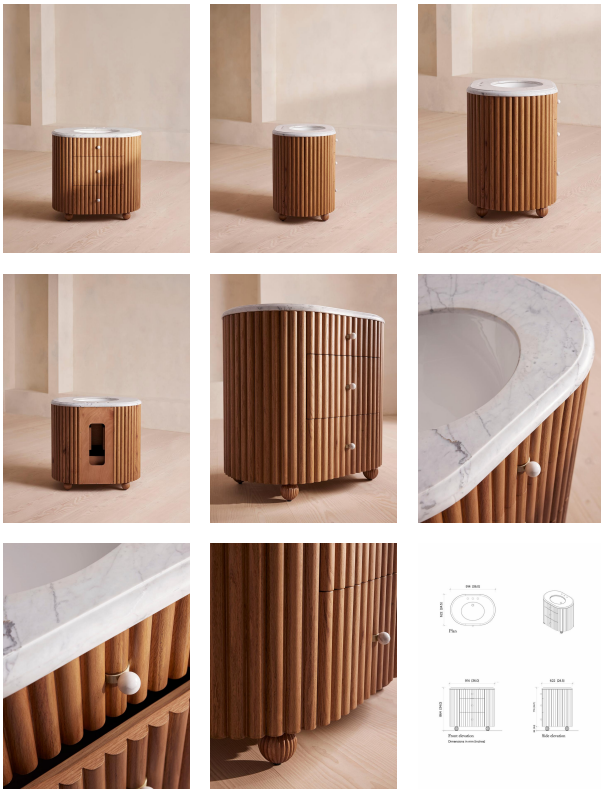

Dimensions

Product dimensions: H86.4 x W91.4 x D62.2cm / H34 x W36 x D24.5"

Product weight: 104kg / 229.3lbs

Number of boxes: 2