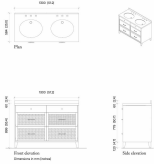

Dimensions

Product dimensions: H95.9 x W130 x D58.4cm / H37.8 x W51.2 x D23"

Product weight: 136kg / 299.8lbs

Number of boxes: 2

Details

Assembly required: Yes
Backsplash included?: Yes
Basin overflow?: Yes
Care instructions: To keep your vanity unit in the best condition, we advise the following suggestions. Although our vanity tops are hardwearing, prevent placing sharp objects or excessive heat on the surface as this will cause irreversible damage. Care should also be taken not to drop any heavy objects onto the top as the surface may crack. For general cleaning, use a damp, soapy cloth. We also advise dusting often using a clean, soft, dry and lint-free cloth. All spills, including corrosive liquids and make-up should be wiped off immediately without the use of bleach products, scouring pads or multi-surface cleaners. Avoid leaving water to lie on the surface as our bathroom vanity units are water-resistant but not waterproof.
Clearance: 12cm
Counter thickness: 3.6cm
Drawer dimensions: H20 x W58 x D49cm
Feet: Plastic glide
Finish: Aged Oak, Blackened Brass and honed Marble
Frame: Oak Wood, EU beech Wood and moisture-resistant MDF
Handles: Steel
Material: Oak Wood, Beech Wood, Poplar Wood, moisture-resistant MDF, moisture resistant Plywood, Oak Veneer, Okoume Veneer, Rattan Cane webbing, Carrara Marble, Ceramic sink, Steel and Aluminium
Removable legs: No
Sink dimensions: H19.2 x W54.2 x D44.4cm
Sink included?: Yes
Sink installation: Undermount
Tap hole diameter: 3.5cm
Taps included?: No
Type of tap: Mixer tap