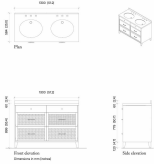

Dimensions

Product dimensions: H95.9 x W130 x D58.4cm / H37.8 x W51.2 x D23"

Product weight: 136kg / 299.8lbs

Number of boxes: 2

Details

Assembly required: Yes
Backsplash included?: Yes
Basin overflow?: Yes
Care instructions: To keep your vanity unit in the best condition, we advise the following suggestions. Although our vanity tops are hardwearing, prevent placing sharp objects or excessive heat on the surface as this will cause irreversible damage. Care should also be taken not to drop any heavy objects onto the top as the surface may crack. For general cleaning, use a damp, soapy cloth. We also advise dusting often using a clean, soft, dry and lint-free cloth. All spills, including corrosive liquids and make-up should be wiped off immediately without the use of bleach products, scouring pads or multi-surface cleaners. Avoid leaving water to lie on the surface as our bathroom vanity units are water-resistant but not waterproof.

Clearance: 12cm
Counter thickness: 3.6cm
Drawer dimensions: H20 x W58 x D49cm
Feet: Plastic glide
Finish: Aged Oak, Blackened Brass and honed Marble
Frame: Oak Wood, EU beech Wood and moisture-resistant MDF
Handles: Steel
Material: Oak Wood, Beech Wood, Poplar Wood, moisture-resistant MDF, moisture resistant Plywood, Oak Veneer, Okoume Veneer, Rattan Cane webbing, Carrara Marble, Ceramic sink, Steel and Aluminium
Removable legs: No
Sink dimensions: H19.2 x W54.2 x D44.4cm
Sink included?: Yes
Sink installation: Undermount
Tap hole diameter: 3.5cm
Taps included?: No
Type of tap: Mixer tap