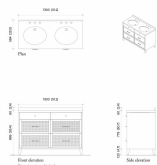

Dimensions

Product dimensions: H95.9 x W130 x D58.4cm / H37.8 x W51.2 x D23"

Product weight: 136kg / 299.8lbs

Number of boxes: 2

Details

Assembly required: Yes
Backsplash included?: Yes
Basin overflow?: Yes
Care instructions: To keep your vanity unit in the best condition, we advise the following suggestions. Although our vanity tops are hardwearing, prevent placing sharp objects or excessive heat on the surface as this will cause irreversible damage. Care should also be taken not to drop any heavy objects onto the top as the surface may crack. For general cleaning, use a damp, soapy cloth. We also advise dusting often using a clean, soft, dry and lint-free cloth. All spills, including corrosive liquids and make-up should be wiped off immediately without the use of bleach products, scouring pads or multi-surface cleaners. Avoid leaving water to lie on the surface as our bathroom vanity units are water-resistant but not waterproof.
Clearance: 12cm
Counter thickness: 3.6cm
Drawer dimensions: H20 x W58 x D49cm
Feet: Plastic glide
Finish: Aged Oak, Blackened Brass and honed Marble
Frame: Oak Wood, EU beech Wood and moisture-resistant MDF
Handles: Steel
Material: Oak Wood, Beech Wood, Poplar Wood, moisture-resistant MDF, moisture resistant Plywood, Oak Veneer, Okoume Veneer, Rattan Cane webbing, Carrara Marble, Ceramic sink, Steel and Aluminium
Removable legs: No
Sink dimensions: H19.2 x W54.2 x D44.4cm
Sink included?: Yes
Sink installation: Undermount
Tap hole diameter: 3.5cm
Taps included?: No
Type of tap: Mixer tap