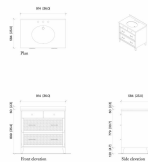

Dimensions

Product dimensions: H95.9 x W91.4 x D58.4cm /
H37.8 x W36 x D23"

Product weight: 93kg / 205lbs

Number of boxes: 2

Details

Assembly required: Yes
Backsplash included?: Yes
Basin overflow?: Yes
Care instructions: To keep your vanity unit in the best condition, we advise the following suggestions. Although our vanity tops are hardwearing, prevent placing sharp objects or excessive heat on the surface as this will cause irreversible damage. Care should also be taken not to drop any heavy objects onto the top as the surface may crack. For general cleaning, use a damp, soapy cloth. We also advise dusting often using a clean, soft, dry and lint-free cloth. All spills, including corrosive liquids and make-up should be wiped off immediately without the use of bleach products, scouring pads or multi-surface cleaners. Avoid leaving water to lie on the surface as our bathroom vanity units are water-resistant but not waterproof.
Clearance: 12cm
Counter thickness: 3.6cm
Drawer dimensions: H20 x W83 x D49cm
Feet: Plastic glide
Finish: Aged Oak, Blackened Brass and honed Marble
Frame: Oak Wood, EU beech Wood and moisture-resistant MDF
Handles: Steel
Material: Oak Wood, Beech Wood, Poplar Wood, moisture-resistant MDF, moisture resistant Plywood, Oak Veneer, Okoume Veneer, Rattan Cane webbing, Carrara Marble, Ceramic sink, Steel and Aluminium
Removable legs: No
Sink dimensions: H19.2 x W54.2 x D44.4cm
Sink included?: Yes
Sink installation: Undermount
Tap hole diameter: 3.5cm
Taps included?: No
Type of tap: Mixer tap