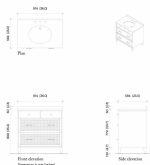

Dimensions

Product dimensions: H95.9 x W91.4 x D58.4cm /
H37.8 x W36 x D23"

Product weight: 93kg / 205lbs

Number of boxes: 2

Details

Assembly required: Yes
Backsplash included?: Yes
Basin overflow?: Yes
Care instructions: To keep your vanity unit in the best condition, we advise the following suggestions. Although our vanity tops are hardwearing, prevent placing sharp objects or excessive heat on the surface as this will cause irreversible damage. Care should also be taken not to drop any heavy objects onto the top as the surface may crack. For general cleaning, use a damp, soapy cloth. We also advise dusting often using a clean, soft, dry and lint-free cloth. All spills, including corrosive liquids and make-up should be wiped off immediately without the use of bleach products, scouring pads or multi-surface cleaners. Avoid leaving water to lie on the surface as our bathroom vanity units are water-resistant but not waterproof.
Clearance: 12cm
Counter thickness: 3.6cm
Drawer dimensions: H20 x W83 x D49cm
Feet: Plastic glide
Finish: Aged Oak, Blackened Brass and honed Marble
Frame: Oak Wood, EU beech Wood and moisture-resistant MDF
Handles: Steel
Material: Oak Wood, Beech Wood, Poplar Wood, moisture-resistant MDF, moisture resistant Plywood, Oak Veneer, Okoume Veneer, Rattan Cane webbing, Carrara Marble, Ceramic sink, Steel and Aluminium
Removable legs: No
Sink dimensions: H19.2 x W54.2 x D44.4cm
Sink included?: Yes
Sink installation: Undermount
Tap hole diameter: 3.5cm
Taps included?: No
Type of tap: Mixer tap