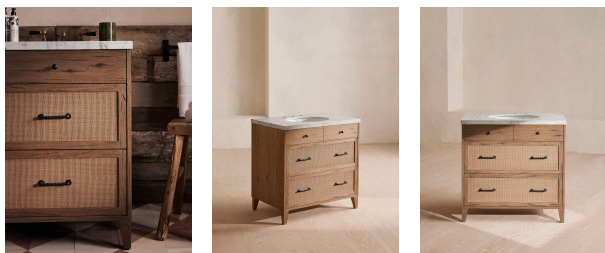

Lusso Single Vanity, Carrara Marble

£2,995

Regular

£2,546

Membership

Product details

The Lusso single vanity unit is a reflection of the quintessential English charm of Soho Farmhouse, where neutral colours and homely vintage touches fill our Oxfordshire country retreat. With an aged oak finish, this four-drawer design features a ceramic sink and a solid Carrara marble top, as well as a low marble backsplash. Natural cane drawer fronts and forged twisted handles add a craft-inspired twist.

- Single vanity unit with a ceramic sink
 - Three tap holes
 - Aged oak finish
 - Wire-brushed wood grain figuring with natural knots and piping
 - Solid honed Carrara marble top
 - Low marble backsplash
 - Natural cane drawer fronts
 - Two faux drawers and two storage drawers
 - Forged twisted handle detail with blackened brass finish
 - Styled with Lefroy Brooks Classic taps in aged brass and Red Alalpardo tiles by Bert & May
 - Inspired by Soho Farmhouse
- Please note, our delivery service does not include installation. We advise asking a qualified person to install your vanity unit.