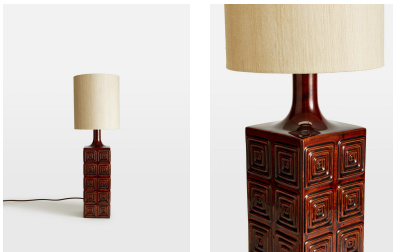

Dohara Table Lamp, Brown

£125

Regular

£100

Membership

Product details

The Dohara table lamp features a ceramic base with embossed geometric squares as a nod to mid-century styles. Spotted in White City House, the lamp is finished with a reactive glaze and a raw silk linen shade which has been woven from natural, untreated yarns for a coarse texture and elegant sheen. Perch it on a console table, or keep it bedside to create an ambience for late-night reading.

Dimensions

Product dimensions: H75 x W25 x D25cm / H29.5 x W9.8 x D9.8"

Product weight: 3.5kg / 7.7lbs

Packaged or boxed dimensions: H73 x W36 x D36cm / H28.7 x W14 x D14"

Packaged or boxed weight: 6kg / 13.2lbs