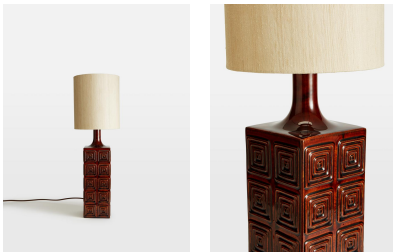

Dohara Table Lamp, Brown

£125 Regular

£100 Membership

Product details

The Dohara table lamp features a ceramic base with embossed geometric squares as a nod to mid-century styles. Spotted in White City House, the lamp is finished with a reactive glaze and a raw silk linen shade which has been woven from natural, untreated yarns for a coarse texture and elegant sheen. Perch it on a console table, or keep it bedside to create an ambience for late-night reading.

Dimensions

Product dimensions: H75 x W25 x D25cm / H29.5 x W9.8 x D9.8"

Product weight: 4kg / 8.8lbs

Packaged or boxed dimensions: H73 x W36 x D36cm / H28.7 x W14 x D14"

Packaged or boxed weight: 4kg / 8.8lbs