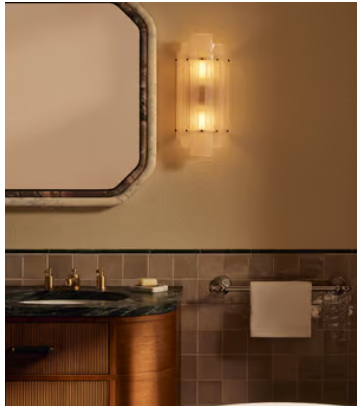

SOHO HOME

Estelle Wall Light

£425 Regular price

£361 Member price

Suspended layers of micro bubble glass add texture to our vintage-inspired Estelle wall light, echoing similar styles seen in DUMBO House. Detailed with real solid brass metalwork, this unique design also features glass caps over the bulbs to offer a soft, diffused light in the bathroom, as well as other areas of the home.