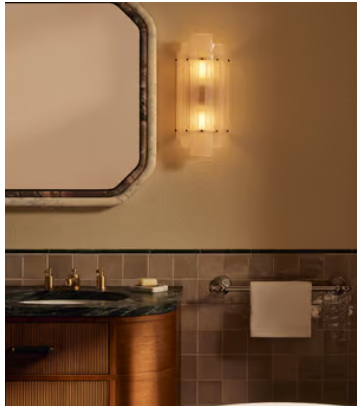

SOHO HOME

Estelle Wall Light

£595 Regular price

£506 Member price

Suspended layers of micro bubble glass add texture to our vintage-inspired Estelle wall light, echoing similar styles seen in DUMBO House. Detailed with real solid brass metalwork, this unique design also features glass caps over the bulbs to offer a soft, diffused light in the bathroom, as well as other areas of the home.