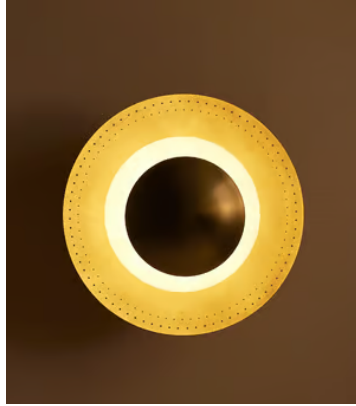

SOHO HOME

Leon Flush Light

£395 Regular price

£336 Member price

Adding a vintage-inspired feel to your lighting scheme, our Leon flush light sits close to the ceiling in a disc-shaped design. An opal globe light rests between a spun solid brass shade with perforated detail and a brass cap. This allows for a soft and flattering ring of light, ideal in the bathroom, to recreate the lighting of White City House.