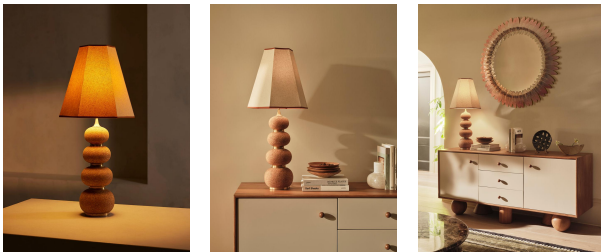

### Product details

The Naomi table lamp plays to our use of mixing materials and shapes when it comes to lighting. A tiered cork base has been partitioned with real brass collars for a sculptural silhouette, while the boxy linen shade and rust-coloured trim adds a subtle pop of colour to this unique piece, inspired by vintage lighting styles found in Soho House Holloway.

### Dimensions

Product dimensions: H90 x W40 x D35cm / H35 x W16 x D14"

Product weight: 8kg / 17.6lbs

Packaged or boxed dimensions: H84 x W44 x D42cm / H33.1 x W17.3 x D16.5"

Packaged or boxed weight: 8kg / 17.6lbs