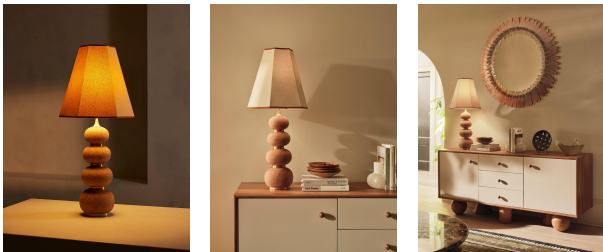

Naomi Table Lamp

£495 Regular

£421 Membership

Product details

The Naomi table lamp plays to our use of mixing materials and shapes when it comes to lighting. A tiered cork base has been partitioned with real brass collars for a sculptural silhouette, while the boxy linen shade and rust-coloured trim adds a subtle pop of colour to this unique piece, inspired by vintage lighting styles found in Soho House Holloway.

Dimensions

Product dimensions: H90 x W40 x D35cm / H35 x W16 x D14"

Product weight: 8kg / 17.6lbs

Packaged or boxed dimensions: H84 x W44 x D42cm / H33.1 x W17.3 x D16.5"

Packaged or boxed weight: 8kg / 17.6lbs