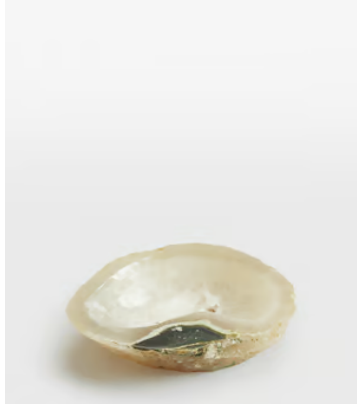

SOHO HOME

Sorrel Trinket bowl, White

~~£195~~ £95 Regular price

~~£166~~ £76 Member price

The natural formation of our Sorrel trinket bowl adds interest to a coffee table or side table with no two styles the same. Sculpted from agate stone with a raw edge and organic shape, it echoes the neutral interiors of Soho Roc House.

Dimensions

Dimensions: H17 x W17 x D4cm / H35.4 x W7 x D2"

Weight: 3kg / 6.6lbs

Packaged dimensions: H25 x W22 x D22cm / H9.8 x W8.7 x D8.7"

Packaged weight: 3kg / 6.6lbs

Details

Assembly required: No

Composition: Agate

Material: Agate

Watertight: No

Care instructions: Fragile, handle with care. Wipe with a damp cloth