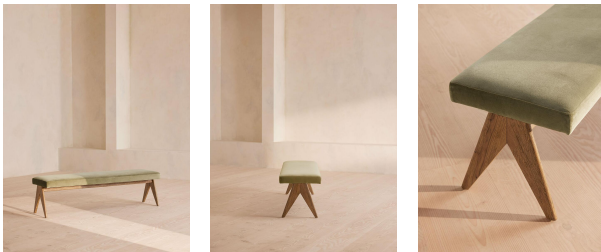

Hayward Bench, Velvet, Lichen

£795

Regular

£676

Membership

Available in

Linen Natural

Product details

An extension of our Hayward range, this bench can be used in your dining room, or as additional seating in the bedroom at the foot of the bed. Designed with solid oak legs, it features an upholstered cotton velvet cushion for comfort and takes its cues from 180 House.

- Solid oak legs
- Engineered hardwood frame
- Upholstered cotton velvet cushion
- Use in the living room or bedroom
- Inspired by 180 House

Dimensions

Product dimensions: H46 x W160 x D44cm / H18 x W63 x D17"

Removable legs: No

Seat depth: 43.8cm

Seat height: 45.7cm

Seat width: 160cm