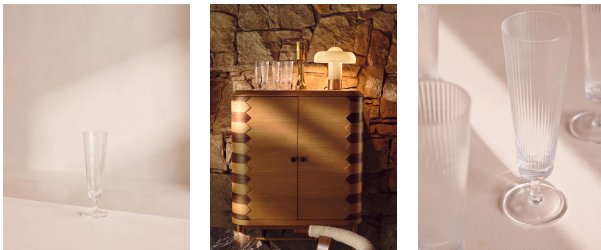

Fluted Champagne Glass, Set Of Four

£60 Regular

£51 Membership

Product details

Ideal for entertaining or gifting, our set of four Champagne flutes have a unique finish for a distinguished look and feel at the dining table.

- Set of four Champagne flutes
- Extension of our Fluted range
- Textured, fluted exterior
- Each glass has a unique finish
- Ideal for entertaining and gifting

Please note, our glassware sets are not housed in gift boxes and come individually wrapped in recyclable brown packaging.