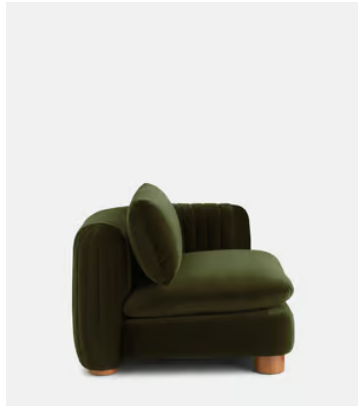

SOHO HOME

Vivienne Modular Sofa, Left Arm Module, Velvet, Olive

£1,595 Regular price

£1,356 Member price

Dimensions

Dimensions: H82.55 x W118.11 x D105.41cm / H32.5 x W46.5 x D41.5"

Weight: 52.3kg / 115.3lbs

Taupe

Antique Rose

Grey Blue

Available in 1 boucle

Natural

SOHO HOME

Vivienne Modular Sofa, Right Arm Module, Velvet, Olive

£1,595 Regular price