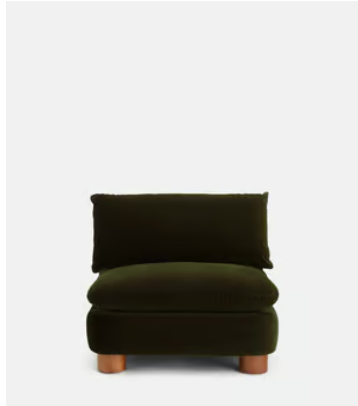

SOHO HOME

Vivienne Modular Sofa, Left Arm Module, Velvet, Olive

£1,595 Regular price

£1,356 Member price

Dimensions

Dimensions: H82.55 x W118.11 x D105.41cm / H32.5 x W46.5 x D41.5"

Weight: 52.3kg / 115.3lbs

Taupe

Antique Rose

Grey Blue

Available in 1 boucle

Natural

SOHO HOME

Vivienne Modular Sofa, Armless Module, Velvet, Olive

£1,395 Regular price