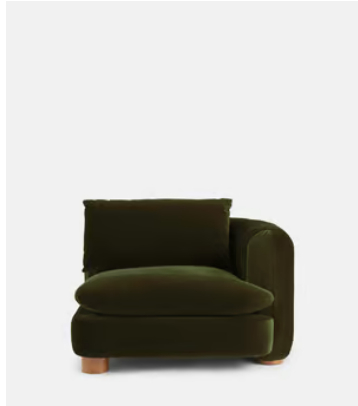

SOHO HOME

Vivienne Modular Sofa, Left Arm Module, Velvet, Olive

£1,595 Regular price

£1,356 Member price

Dimensions

Dimensions: H82.55 x W118.11 x D105.41cm / H32.5 x W46.5 x D41.5"

Weight: 52.3kg / 115.3lbs

Packaged dimensions: H74 x W124 x D110cm / H29.3 x W48.8 x D43.3"

Packaged weight: 65.1kg / 143.5lbs

Details

Arm height: 71.1cm

Assembly required: Yes

Composition: Frame: Engineered hardwood. Feet: Birch. Fill: Foam, feather, down and fiber. Fabric: 85% Cotton, 15% Polyester.

Taupe

Antique Rose

Grey Blue

Available in 1 boucle

Natural

SOHO HOME

Vivienne Modular Sofa, Right Arm Module, Velvet, Olive

£1,595 Regular price

£1,356 Member price

Dimensions

Dimensions: H82.55 x W118.11 x D105.41cm / H32.5 x W46.5 x D41.5"

Weight: 52.3kg / 115.3lbs

Packaged dimensions: H74 x W124 x D110cm / H29.3 x W48.8 x D43.3"

Packaged weight: 65.1kg / 143.5lbs