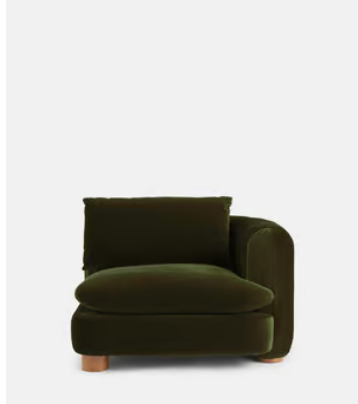

SOHO HOME

Vivienne Modular Sofa, Right Arm Module, Velvet, Olive

£1,595 Regular price

£1,356 Member price

Dimensions

Dimensions: H82.55 x W118.11 x D105.41cm / H32.5 x W46.5 x D41.5"

Weight: 52.3kg / 115.3lbs

Packaged dimensions: H74 x W124 x D110cm / H29.3 x W48.8 x D43.3"

Packaged weight: 65.1kg / 143.5lbs

Details

Arm height: 71.1cm

Assembly required: Yes

Composition: Frame: Engineered hardwood. Feet: Birch. Fill: Foam, feather, down and fiber. Fabric: 85% Cotton, 15% Polyester.

Fabric: 85% Cotton, 15% Polyester

Feet: Birch

Frame: Engineered Hardwood

Removable cushions: Yes

Removable legs: No

Seat depth: 56.5cm

Seat height: 47cm

Seat width: 92.7cm

Spring count: 17

Care instructions: Clean with a mild, water-free, dry-cleaning solvent. Ensure ample ventilation. Occasional vacuuming is recommended. Most stains can be blotted or wiped away with a clean, damp cloth or paper towel; dried stains can be spot cleaned using soap and water or a commercial dry cleaning product. We recommend testing all cleansers in an inconspicuous area before treating your furniture.

Available in 10 velvets

Royal Blue

Rust

Lichen

Camel

Porcelain

Mustard

Olive

Taupe

Antique Rose

Grey Blue

Available in 1 boucle

Natural