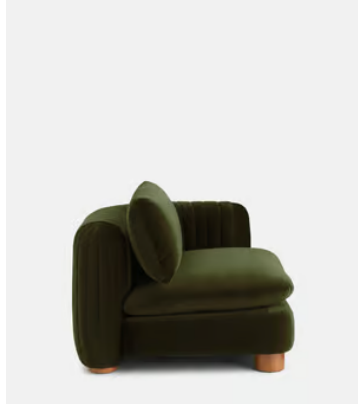

SOHO HOME

Vivienne Modular Sofa, Right Arm Module, Velvet, Olive

£1,595 Regular price

£1,356 Member price

Dimensions

Dimensions: H82.55 x W118.11 x D105.41cm / H32.5 x W46.5 x D41.5"

Weight: 52.3kg / 115.3lbs

Packaged dimensions: H74 x W124 x D110cm / H29.3 x W48.8 x D43.3"

Packaged weight: 65.1kg / 143.5lbs

Details

Arm height: 71.1cm

Assembly required: Yes

Composition: Frame: Engineered hardwood. Feet: Birch. Fill: Foam, feather, down and fiber. Fabric: 85% Cotton, 15% Polyester.

Fabric: 85% Cotton, 15% Polyester

Feet: Birch

Frame: Engineered Hardwood

Removable cushions: Yes

Removable legs: No

Seat depth: 56.5cm

Seat height: 47cm

Seat width: 92.7cm

Spring count: 17

Care instructions: Clean with a mild, water-free, dry-cleaning solvent. Ensure ample ventilation. Occasional vacuuming is recommended. Most stains can be blotted or wiped away with a clean, damp cloth or paper towel; dried stains can be spot cleaned using soap and water or a commercial dry cleaning product. We recommend testing all cleansers in an inconspicuous area before treating your furniture.

Available in 10 velvets

Royal Blue

Rust

Lichen

Camel

Porcelain

Mustard

Olive

Taupe

Antique Rose

Grey Blue

Available in 1 boucle

Natural