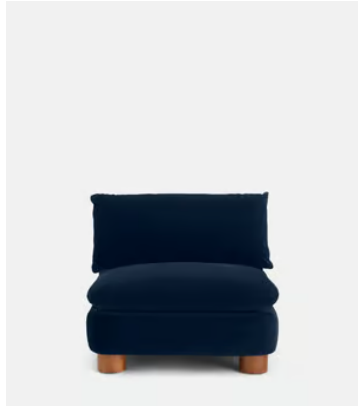

SOHO HOME

Vivienne Modular Sofa, Armless Module, Velvet, Royal Blue

£1,395 Regular price

£1,186 Member price

Dimensions

Dimensions: H82.55 x W95.25 x D105.41cm / H32.5 x W37.5 x D41.5"

Weight: 41.7kg / 91.9lbs

Packaged dimensions: H74 x W102 x D110cm / H29.3 x W40.3 x D43.3"

Packaged weight: 53.5kg / 117.9lbs

Details

Arm height: 71.1cm

Assembly required: Yes

Composition: Frame: Engineered hardwood. Feet: Birch. Fill: Foam, feather, down and fiber. Fabric: 85% Cotton, 15% Polyester.

Fabric: 85% Cotton, 15% Polyester

Feet: Birch

Filling: Foam, Feather Down, Fibre

Frame: Engineered Hardwood

Legs: Birch

Material: Velvet, Wood

Removable cushions: Yes

Removable legs: No