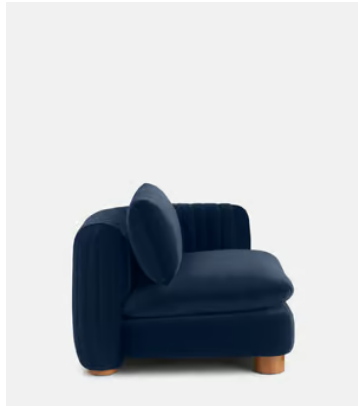

SOHO HOME

Vivienne Modular Sofa, Armless Module, Velvet, Royal Blue

£1,395 Regular price

£1,186 Member price

Dimensions

Dimensions: H82.55 x W95.25 x D105.41cm / H32.5 x W37.5 x D41.5"

Weight: 41.7kg / 91.9lbs

Taupe

Antique Rose

Grey Blue

Available in 1 boucle

Natural

SOHO HOME

Vivienne Modular Sofa, Right Arm Module, Velvet, Royal Blue

£1,595 Regular price

£1,356 Member price

Dimensions

Dimensions: H82.55 x W118.11 x D105.41cm / H32.5 x W46.5 x D41.5"

Weight: 52.3kg / 115.3lbs

Packaged dimensions: H74 x W124 x D110cm / H29.3 x W48.8 x D43.3"

Packaged weight: 65.1kg / 143.5lbs