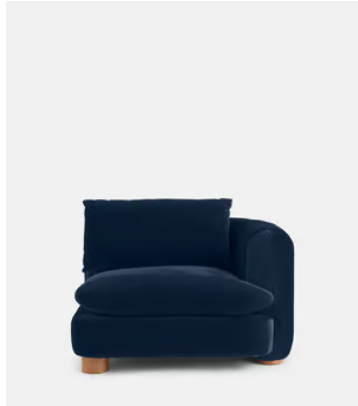

SOHO HOME

Vivienne Modular Sofa, Armless Module, Velvet, Royal Blue

£1,395 Regular price

£1,186 Member price

Dimensions

Dimensions: H82.55 x W95.25 x D105.41cm / H32.5 x W37.5 x D41.5"

Weight: 41.7kg / 91.9lbs

Taupe

Antique Rose

Grey Blue

Available in 1 boucle

Natural

SOHO HOME

Vivienne Modular Sofa, Right Arm Module, Velvet, Royal Blue

£1,595 Regular price

£1,356 Member price

Dimensions

Dimensions: H82.55 x W118.11 x D105.41cm / H32.5 x W46.5 x D41.5"

Weight: 52.3kg / 115.3lbs

Packaged dimensions: H74 x W124 x D110cm / H29.3 x W48.8 x D43.3"

Packaged weight: 65.1kg / 143.5lbs