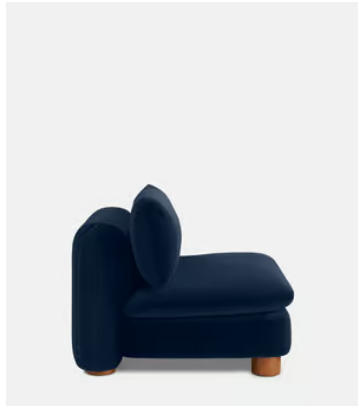

SOHO HOME

Vivienne Modular Sofa, Armless Module, Velvet, Royal Blue

£1,395 Regular price

£1,186 Member price

Dimensions

Dimensions: H82.55 x W95.25 x D105.41cm / H32.5 x W37.5 x D41.5"

Weight: 41.7kg / 91.9lbs

Packaged dimensions: H74 x W102 x D110cm / H29.3 x W40.3 x D43.3"

Packaged weight: 53.5kg / 117.9lbs

Details

Arm height: 71.1cm

Assembly required: Yes

Composition: Frame: Engineered hardwood. Feet: Birch. Fill: Foam, feather, down and fiber. Fabric: 85% Cotton, 15% Polyester.

Fabric: 85% Cotton, 15% Polyester

Feet: Birch

Filling: Foam, Feather Down, Fibre

Frame: Engineered Hardwood

Legs: Birch

Material: Velvet, Wood

Removable cushions: Yes

Removable legs: No

Taupe

Antique Rose

Grey Blue

Available in 1 boucle

Natural

SOHO HOME

Vivienne Modular Sofa, Left Arm Module, Velvet, Royal Blue

£1,595 Regular price