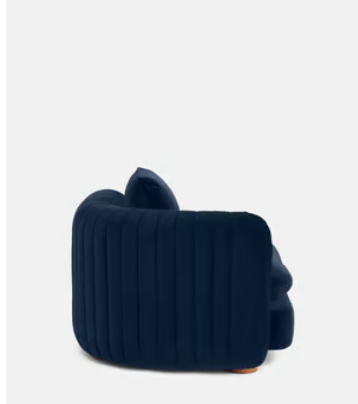

SOHO HOME

Vivienne Modular Sofa, Armless Module, Velvet, Royal Blue

£1,395 Regular price

£1,186 Member price

Dimensions

Dimensions: H82.55 x W95.25 x D105.41cm / H32.5 x W37.5 x D41.5"

Weight: 41.7kg / 91.9lbs

Taupe

Antique Rose

Grey Blue

Available in 1 boucle

Natural

SOHO HOME

Vivienne Modular Sofa, Left Arm Module, Velvet, Royal Blue

£1,595 Regular price

£1,356 Member price

Dimensions

Dimensions: H82.55 x W118.11 x D105.41cm / H32.5 x W46.5 x D41.5"

Weight: 52.3kg / 115.3lbs

Packaged dimensions: H74 x W124 x D110cm / H29.3 x W48.8 x D43.3"

Packaged weight: 65.1kg / 143.5lbs

Details

Arm height: 71.1cm

Assembly required: Yes

Composition: Frame: Engineered hardwood. Feet: Birch. Fill: Foam, feather, down and fiber. Fabric: 85% Cotton, 15% Polyester.

Fabric: 85% Cotton, 15% Polyester