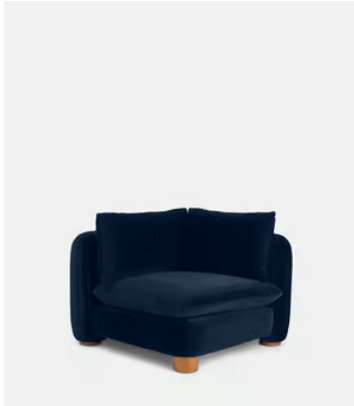

Taupe

Antique Rose

Grey Blue

Available in 1 boucle

Natural

SOHO HOME

Vivienne Modular Sofa, Corner Module, Velvet, Royal Blue

£1,595 Regular price