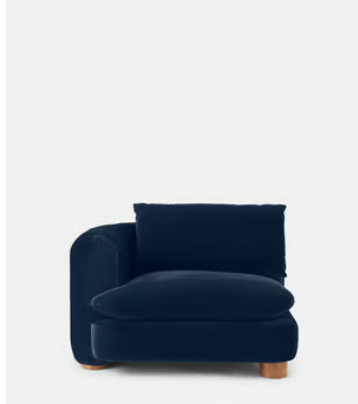

SOHO HOME

Vivienne Modular Sofa, Armless Module, Velvet, Royal Blue

£1,395 Regular price

£1,186 Member price

Dimensions

Dimensions: H82.55 x W95.25 x D105.41cm / H32.5 x W37.5 x D41.5"

Weight: 41.7kg / 91.9lbs

Taupe

Antique Rose

Grey Blue

Available in 1 boucle

Natural

SOHO HOME

Vivienne Modular Sofa, Left Arm Module, Velvet, Royal Blue

£1,595 Regular price

£1,356 Member price

Dimensions

Dimensions: H82.55 x W118.11 x D105.41cm / H32.5 x W46.5 x D41.5"

Weight: 52.3kg / 115.3lbs

Packaged dimensions: H74 x W124 x D110cm / H29.3 x W48.8 x D43.3"

Packaged weight: 65.1kg / 143.5lbs