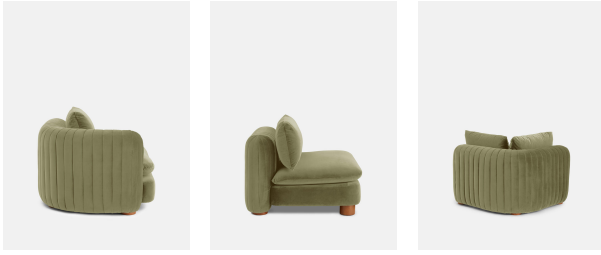

Details

Arm height: 71.1cm

Assembly required: Yes

Care instructions: Clean with a mild, water-free, dry-cleaning solvent. Ensure ample ventilation. Occasional vacuuming is recommended. Most stains

can be blotted or wiped away with a clean, damp cloth or paper

towel; dried stains can be spot cleaned using soap and water or a

commercial dry cleaning product. We recommend testing all cleansers

in an inconspicuous area before treating your furniture.

Composition: Frame: Engineered hardwood. Feet:

Birch. Fill: Foam, feather, down and fiber. Fabric:

85% Cotton, 15% Polyester.

Fabric: 85% Cotton, 15% Polyester

Feet: Birch

Frame: Engineered Hardwood

Removable cushions: Yes

Removable legs: No

Seat depth: 56.5cm

Seat height: 47cm

Seat width: 56.5cm

Spring count: 15