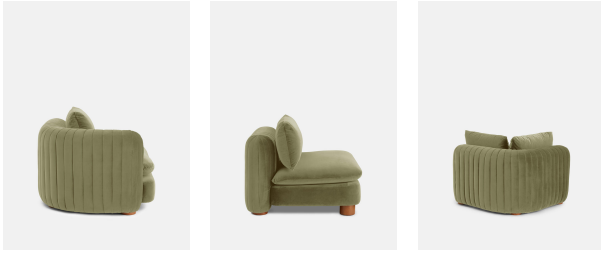

Seat height: 47cm

Seat width: 92.7cm

Spring count: 17

Vivienne Modular Sofa, Armless Module, Velvet, Lichen

£1,395

Regular

£1,186

Membership

Dimensions

Product dimensions: H82.55 x W95.25 x D105.41cm / H32.5 x W37.5 x D41.5"

Product weight: 41.7kg / 91.9lbs

Packaged or boxed dimensions: H74 x W102 x D110cm / H29.3 x W40.3 x D43.3"

Packaged or boxed weight: 53.5kg / 117.9lbs