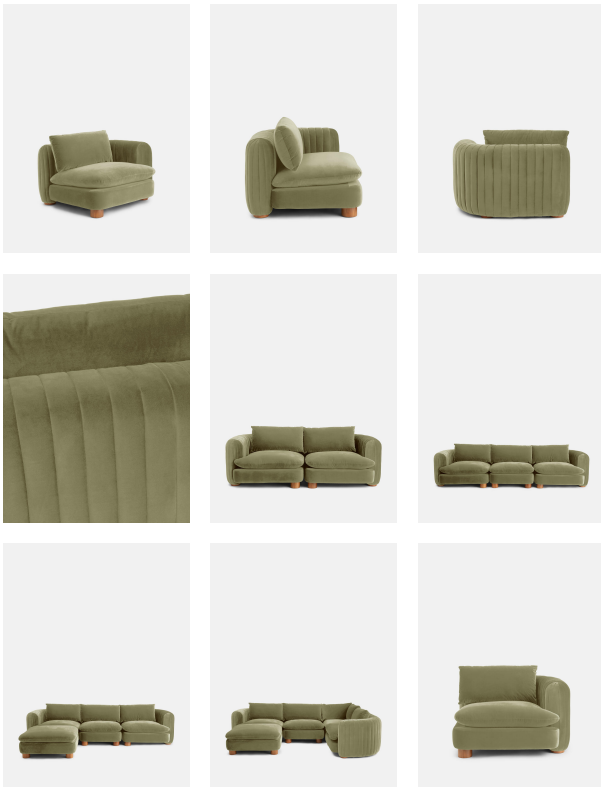

Dimensions

Product dimensions: H82.55 x W118.11 x D105.41cm /
H32.5 x W46.5 x D41.5"

Product weight: 52.3kg / 115.3lbs

Packaged or boxed dimensions: H74 x W124 x D110cm /
H29.3 x W48.8 x D43.3"

Packaged or boxed weight: 65.1kg / 143.5lbs