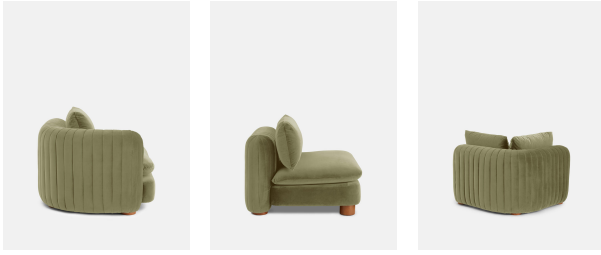

Seat height: 47cm

Seat width: 92.7cm

Spring count: 15

Vivienne Modular Sofa, Right Arm Module, Velvet, Lichen

£1,595

Regular

£1,356

Membership

Dimensions

Product dimensions: H82.55 x W118.11 x D105.41cm /
H32.5 x W46.5 x D41.5"

Product weight: 52.3kg / 115.3lbs

Packaged or boxed dimensions: H74 x W124 x D110cm /
H29.3 x W48.8 x D43.3"

Packaged or boxed weight: 65.1kg / 143.5lbs