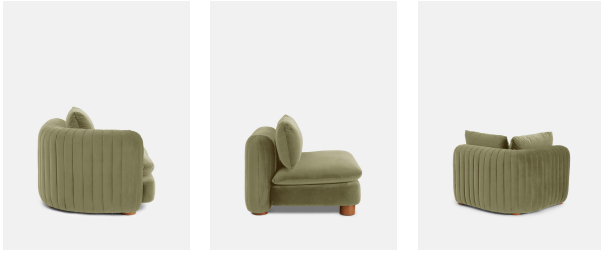

Vivienne Modular Sofa, Left Arm Module, Velvet, Lichen

£1,595

Regular

£1,356

Membership

Available in

- | | |
|---|---|
|  Velvet Rust |  Velvet Royal Blue |
|  Pattern Sampford |  Velvet Lichen |
|  Velvet Camel |  Velvet Porcelain |
|  Velvet Mustard |  Velvet Olive |
|  Velvet Taupe |  Velvet Antique Rose |
|  Velvet Grey Blue |  Boucle Natural |

Dimensions

Product dimensions: H82.55 x W118.11 x D105.41cm /
H32.5 x W46.5 x D41.5"

Product weight: 52.3kg / 115.3lbs

Packaged or boxed dimensions: H74 x W124 x D110cm /
H29.3 x W48.8 x D43.3"

Packaged or boxed weight: 65.1kg / 143.5lbs

Seat height: 47cm

Seat width: 92.7cm

Spring count: 15

Vivienne Modular Sofa, Right Arm Module, Velvet, Lichen

£1,595

Regular

£1,356

Membership

Seat height: 47cm

Seat width: 95.3cm

Spring count: 15

Vivienne Modular Sofa, Corner Module, Velvet, Lichen

£1,595

Regular

£1,356

Membership