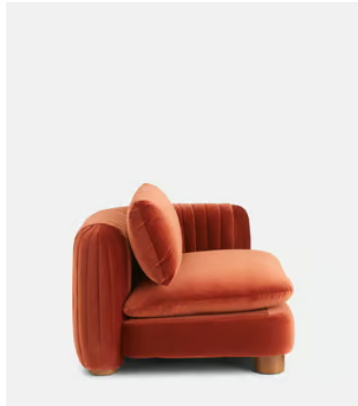

## Vivienne Modular Sofa, Right Arm Module, Velvet, Rust

£1,595 Regular price

£1,356 Member price

### Details

**Arm height:** 71.1cm

**Assembly required:** Yes

**Composition:** Frame: Engineered hardwood. Feet: Birch. Fill: Foam, feather, down and fiber. Fabric: 85% Cotton, 15% Polyester.

**Fabric:** 85% Cotton, 15% Polyester