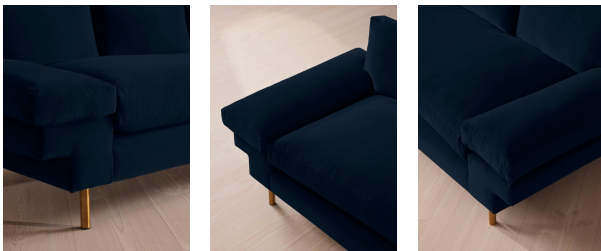

Sizes

Three Seater Sofa

Product details

The Bristol sofa invites you to relax and unwind with a low bench seat cushion, feather-wrapped back cushions and padded arms. Finished with cast brass legs, this three-seater style takes its design cues from 180 House.

Dimensions

Product dimensions: H71 x W221 x D90cm / H28 x W87 x D32"

Product weight: 75kg / 165.3lbs

Packaged or boxed dimensions: H55 x W222 x D91cm / H21.7 x W87.4 x D35.8"

Packaged or boxed weight: 77kg / 169.8lbs

Details

Arm height: 51cm

Care instructions: Professional upholstery
cleaning only

Composition: Frame: Birch. Feet: Steel. Fabric:
85% Cotton, 15%Polyester. Filling: Father and Foam

Frame: Birch

Removable cushions: Yes

Removable legs: Yes

Seat depth: 53cm

Seat height: 43cm

Seat width: 165cm

Spring count: 15