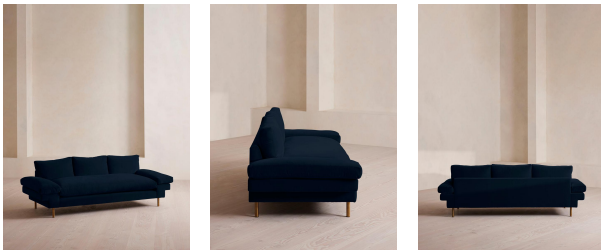

Sizes

Three Seater Sofa

Product details

The Bristol sofa invites you to relax and unwind with a low bench seat cushion, feather-wrapped back cushions and padded arms. Finished with cast brass legs, this three-seater style takes its design cues from 180 House.

Dimensions

Product dimensions: H71 x W221 x D90cm / H28 x W87 x D32"

Product weight: 75kg / 165.3lbs

Packaged or boxed dimensions: H55 x W222 x D91cm / H21.7 x W87.4 x D35.8"

Packaged or boxed weight: 77kg / 169.8lbs

Details

Arm height: 51cm

Care instructions: Professional upholstery
cleaning only

Composition: Frame: Birch. Feet: Steel. Fabric:
85% Cotton, 15%Polyester. Filling: Father and Foam

Frame: Birch

Removable cushions: Yes

Removable legs: Yes

Seat depth: 53cm

Seat height: 43cm

Seat width: 165cm

Spring count: 15