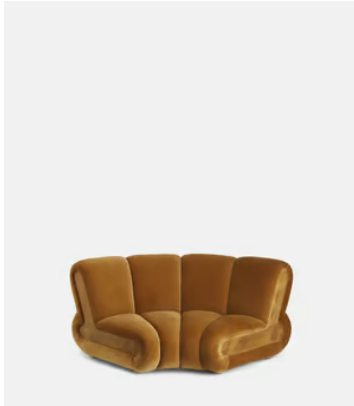

SOHO HOME

Noelle Modular Sofa, Straight Module, Velvet Mustard

£2,495 Regular price

£2,121 Member price

Dimensions

Dimensions: H78.74 x W105.41 x D99.695cm / H31 x W42 x D39"

Weight: 52.6kg / 116lbs

Packaged dimensions: H85 x W111 x D106cm / H33.5 x W43.8 x D41.8"

Mustard

Olive

Taupe

Antique Rose

Grey Blue

Available in 4 boucles

Natural

Pistachio

Coral

Kelp

SOHO HOME

Noelle Modular Sofa, Curved Module, Velvet Mustard

£2,795 Regular price

£2,376 Member price

Dimensions

Dimensions: H78.74 x W173.99 x D103.505cm / H31 x W69 x D41"