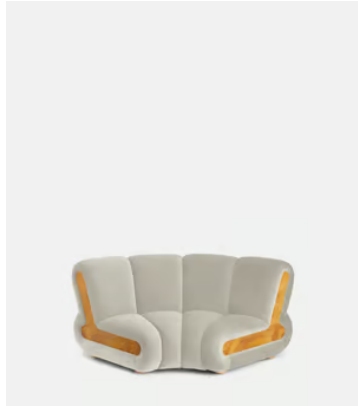

SOHO HOME

Noelle Modular Sofa, Straight Module, Velvet Porcelain

£2,495 Regular price

£2,121 Member price

Dimensions

Dimensions: H78.74 x W105.41 x D99.695cm / H31 x W42 x D39"

Weight: 52.6kg / 116lbs

Packaged dimensions: H85 x W111 x D106cm / H33.5 x W43.8 x D41.8"

Coral

Kelp

SOHO HOME

Noelle Modular Sofa, Curved Module, Velvet Porcelain

£2,795 Regular price

£2,376 Member price

Dimensions

Dimensions: H78.74 x W173.99 x D103.505cm / H31 x W69 x D41"

Pistachio

Coral

Kelp

SOHO HOME

Noelle End Table

£995 Regular price

£846 Member price

Part of our Noelle modular sofa range, the Noelle end table has been crafted in aged Pippy Oak veneer for a lived-in look and feel. Resting on book-matched burl feet, this low occasional style takes its design cues from 180 House and is ideal placed beside our Noelle sofa or another sofa from the Soho Home collection.