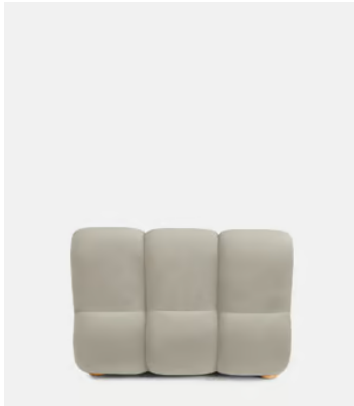

SOHO HOME

Noelle Modular Sofa, Straight Module, Velvet Porcelain

£2,495 Regular price

£2,121 Member price

Dimensions

Dimensions: H78.74 x W105.41 x D99.695cm / H31 x W42 x D39"

Weight: 52.6kg / 116lbs

Packaged dimensions: H85 x W111 x D106cm / H33.5 x W43.8 x D41.8"

Packaged weight: 65kg / 143.3lbs

Details

Assembly required: Yes

Composition: Frame: Engineered Hardwood. Feet: Oak. Filling: Foam with fiber. Fabric: 85% cotton, 15% polyester.

Fabric: 85% Cotton, 15% Polyester

Coral

Kelp

SOHO HOME

Noelle Modular Sofa, Curved Module, Velvet Porcelain

£2,795 Regular price

£2,376 Member price

Dimensions

Dimensions: H78.74 x W173.99 x D103.505cm / H31 x W69 x D41"

Pistachio

Coral

Kelp

SOHO HOME

Noelle End Table

£995 Regular price

£846 Member price

Part of our Noelle modular sofa range, the Noelle end table has been crafted in aged Pippy Oak veneer for a lived-in look and feel. Resting on book-matched burl feet, this low occasional style takes its design cues from 180 House and is ideal placed beside our Noelle sofa or another sofa from the Soho Home collection.