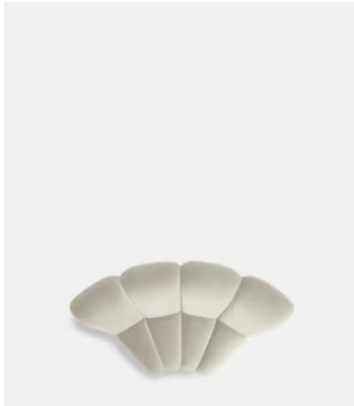

Coral

Kelp

SOHO HOME

Noelle Modular Sofa, Curved Module, Velvet Porcelain

£2,795 Regular price

£2,376 Member price

Dimensions

Dimensions: H78.74 x W173.99 x D103.505cm / H31 x W69 x D41"