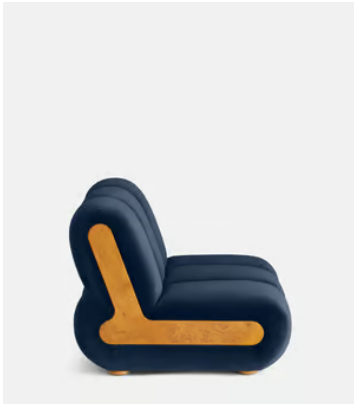

SOHO HOME

Noelle Modular Sofa, Straight Module, Velvet Royal Blue

£2,495 Regular price

£2,121 Member price

Dimensions

Dimensions: H78.74 x W105.41 x D99.695cm / H31 x W42 x D39"

Weight: 52.6kg / 116lbs

Packaged dimensions: H85 x W111 x D106cm / H33.5 x W43.8 x D41.8"

Packaged weight: 65kg / 143.3lbs

Details

Assembly required: Yes

Composition: Frame: Engineered Hardwood. Feet: Oak. Filling: Foam with fiber. Fabric: 85% cotton, 15% polyester.

Fabric: 85% Cotton, 15% Polyester

Feet: Oak

Frame: Engineered Hardwood

Legs: Oak

Removable cushions: No

Removable legs: No

Seat depth: 57.8cm

Seat height: 40cm

Seat width: 105.4cm

Spring count: 9

Care instructions: Professional upholstery cleaning

Available in 10 velvets

Rust

Lichen

Camel

Royal Blue

Porcelain

Mustard

Olive

Taupe

Grey Blue

Antique Rose

Available in 4 boucles

Natural

Pistachio

Coral

Kelp