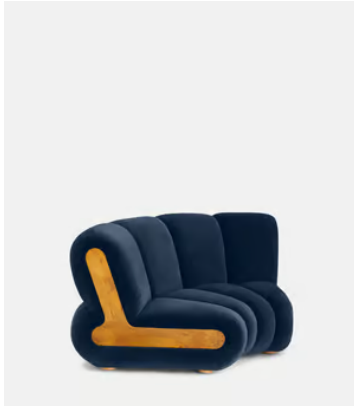

SOHO HOME

Noelle Modular Sofa, Straight Module, Velvet Royal Blue

£2,495 Regular price

£2,121 Member price

Dimensions

Dimensions: H78.74 x W105.41 x D99.695cm / H31 x W42 x D39"

Weight: 52.6kg / 116lbs

Packaged dimensions: H85 x W111 x D106cm / H33.5 x W43.8 x D41.8"

Coral

Kelp

SOHO HOME

Noelle Modular Sofa, Curved Module, Velvet Royal Blue

£2,795 Regular price

£2,376 Member price

Dimensions

Dimensions: H78.74 x W173.99 x D103.505cm / H31 x W69 x D41"