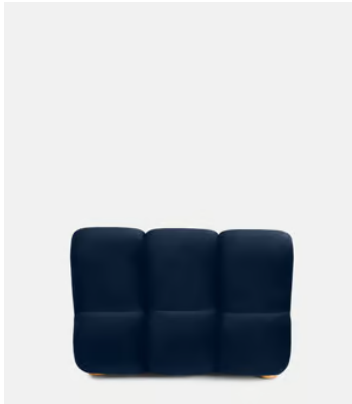

SOHO HOME

Noelle Modular Sofa, Straight Module, Velvet Royal Blue

£2,495 Regular price

£2,121 Member price

Dimensions

Dimensions: H78.74 x W105.41 x D99.695cm / H31 x W42 x D39"

Weight: 52.6kg / 116lbs

Packaged dimensions: H85 x W111 x D106cm / H33.5 x W43.8 x D41.8"

Packaged weight: 65kg / 143.3lbs

Details

Assembly required: Yes

Composition: Frame: Engineered Hardwood. Feet: Oak. Filling: Foam with fiber. Fabric: 85% cotton, 15% polyester.

Fabric: 85% Cotton, 15% Polyester

Feet: Oak

Frame: Engineered Hardwood

Legs: Oak

Removable cushions: No

Removable legs: No

Seat depth: 57.8cm

Seat height: 40cm

Seat width: 105.4cm

Spring count: 9

Care instructions: Professional upholstery cleaning

Available in 10 velvets

Rust

Lichen

Camel

Royal Blue

Porcelain

Mustard

Olive

Taupe

Grey Blue

Antique Rose

Available in 4 boucles

Natural

Pistachio

Coral

Kelp