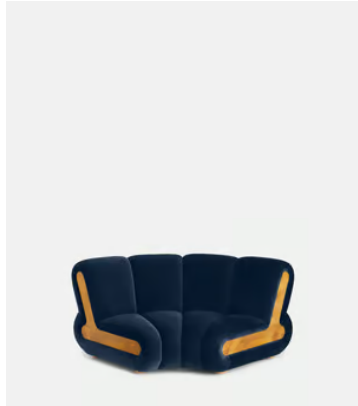

SOHO HOME

Noelle Modular Sofa, Straight Module, Velvet Royal Blue

£2,495 Regular price

£2,121 Member price

Dimensions

Dimensions: H78.74 x W105.41 x D99.695cm / H31 x W42 x D39"

Weight: 52.6kg / 116lbs

Packaged dimensions: H85 x W111 x D106cm / H33.5 x W43.8 x D41.8"

Coral

Kelp

SOHO HOME

Noelle Modular Sofa, Curved Module, Velvet Royal Blue

£2,795 Regular price

£2,376 Member price

Dimensions

Dimensions: H78.74 x W173.99 x D103.505cm / H31 x W69 x D41"