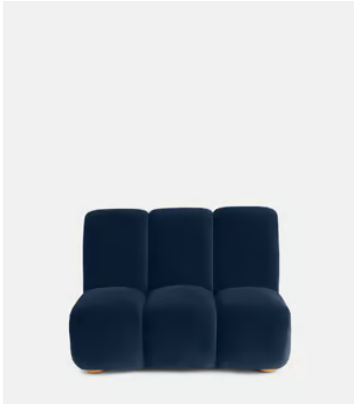

SOHO HOME

Noelle Modular Sofa, Straight Module, Velvet Royal Blue

£2,495 Regular price

£2,121 Member price

Dimensions

Dimensions: H78.74 x W105.41 x D99.695cm / H31 x W42 x D39"

Weight: 52.6kg / 116lbs

Packaged dimensions: H85 x W111 x D106cm / H33.5 x W43.8 x D41.8"

Packaged weight: 65kg / 143.3lbs

Details

Assembly required: Yes

Composition: Frame: Engineered Hardwood. Feet: Oak. Filling: Foam with fiber. Fabric: 85% cotton, 15% polyester.

Fabric: 85% Cotton, 15% Polyester

Feet: Oak

Frame: Engineered Hardwood

Legs: Oak

Removable cushions: No

Removable legs: No

Seat depth: 57.8cm

Seat height: 40cm

Seat width: 105.4cm

Spring count: 9

Care instructions: Professional upholstery cleaning

Available in 10 velvets

Rust

Lichen

Camel

Royal Blue

Porcelain

Mustard

Olive

Taupe

Grey Blue

Antique Rose

Available in 4 boucles

Natural

Pistachio

Coral

Kelp