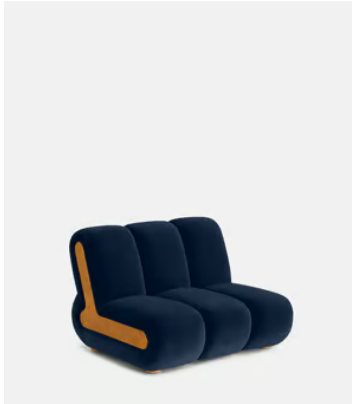

SOHO HOME

Noelle Modular Sofa, Straight Module, Velvet Royal Blue

£2,495 Regular price

£2,121 Member price

Dimensions

Dimensions: H78.74 x W105.41 x D99.695cm / H31 x W42 x D39"

Weight: 52.6kg / 116lbs

Packaged dimensions: H85 x W111 x D106cm / H33.5 x W43.8 x D41.8"

Packaged weight: 65kg / 143.3lbs

Details

Assembly required: Yes

Composition: Frame: Engineered Hardwood. Feet: Oak. Filling: Foam with fiber. Fabric: 85% cotton, 15% polyester.

Fabric: 85% Cotton, 15% Polyester

Feet: Oak

Frame: Engineered Hardwood

Legs: Oak

Removable cushions: No

Removable legs: No

Seat depth: 57.8cm

Seat height: 40cm

Seat width: 105.4cm

Spring count: 9

Care instructions: Professional upholstery cleaning

Available in 10 velvets

Rust

Lichen

Camel

Royal Blue

Porcelain

Mustard

Olive

Taupe

Grey Blue

Antique Rose

Available in 4 boucles

Natural

Pistachio

Coral

Kelp