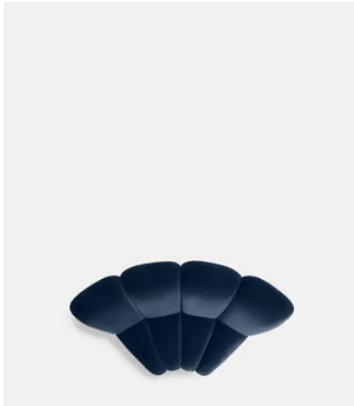

Coral

Kelp

SOHO HOME

Noelle Modular Sofa, Curved Module, Velvet Royal Blue

£2,795 Regular price

£2,376 Member price

Dimensions

Dimensions: H78.74 x W173.99 x D103.505cm / H31 x W69 x D41"