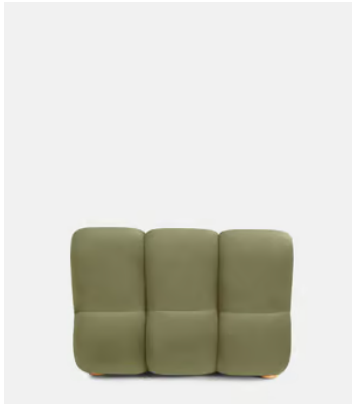

SOHO HOME

Noelle Modular Sofa, Straight Module, Velvet Lichen

£2,495 Regular price

£2,121 Member price

Dimensions

Dimensions: H78.74 x W105.41 x D99.695cm / H31 x W42 x D39"

Weight: 52.6kg / 116lbs

Packaged dimensions: H85 x W111 x D106cm / H33.5 x W43.8 x D41.8"

Packaged weight: 65kg / 143.3lbs

Details

Assembly required: Yes

Composition: Frame: Engineered Hardwood. Feet: Oak. Filling: Foam with fiber. Fabric: 85% cotton, 15% polyester.

Fabric: 85% Cotton, 15% Polyester

Feet: Oak

Frame: Engineered Hardwood

Legs: Oak

Removable cushions: No

Removable legs: No

Seat depth: 57.8cm

Seat height: 40cm

Seat width: 105.4cm

Spring count: 9

Care instructions: Professional upholstery cleaning

Available in 10 velvets

Rust

Lichen

Camel

Royal Blue

Porcelain

Mustard

Olive

Taupe

Grey Blue

Antique Rose

Available in 4 boucles

Natural

Pistachio

Coral

Kelp