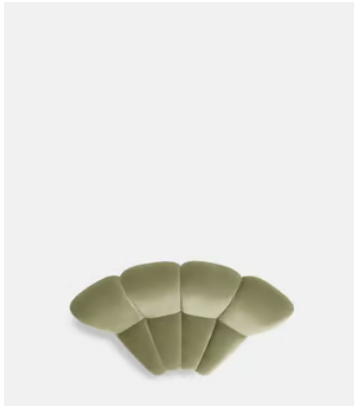

Coral

Kelp

SOHO HOME

Noelle Modular Sofa, Curved Module, Velvet Lichen

£2,795 Regular price

£2,376 Member price

Dimensions

Dimensions: H78.74 x W173.99 x D103.505cm / H31 x W69 x D41"