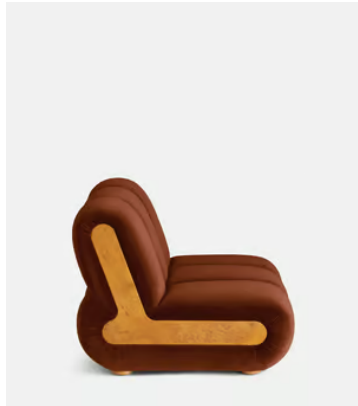

Available in 10 velvets

Rust

Lichen

Camel

Royal Blue

Porcelain

Mustard

Olive

Taupe

Grey Blue

Antique Rose

Available in 4 boucles

Natural

Pistachio

Coral

Kelp