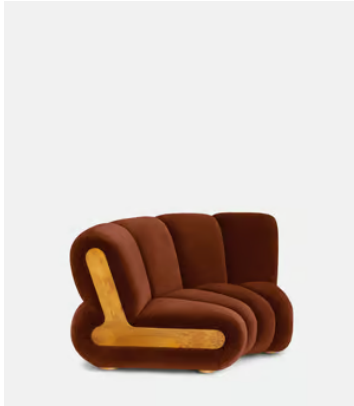

SOHO HOME

Noelle Modular Sofa, Curved Module, Velvet Rust

£2,795 Regular price

£2,376 Member price

Dimensions

Dimensions: H78.74 x W173.99 x D103.505cm / H31 x W69 x D41"

Weight: 67.6kg / 149lbs

Packaged dimensions: H85 x W180 x D109cm / H33.5 x W70.8 x D43"

Packaged weight: 84kg / 185.2lbs

Details

Assembly required: Yes

Composition: Frame: Engineered Hardwood. Feet: Oak. Filling: Foam with fiber. Fabric: 85% cotton, 15% polyester.

Fabric: 85% Cotton, 15% Polyester

Feet: Oak

Frame: Engineered Hardwood

Legs: Oak

Removable cushions: No

Removable legs: No

Seat depth: 57.8cm

Seat height: 40cm

Seat width: 55.9cm

Spring count: 12

Care instructions: Professional upholstery cleaning

Available in 10 velvets

Rust

Lichen

Camel

Royal Blue

Porcelain

Mustard

Olive

Taupe

Grey Blue

Antique Rose

Available in 4 boucles

Natural

Pistachio

Coral

Kelp