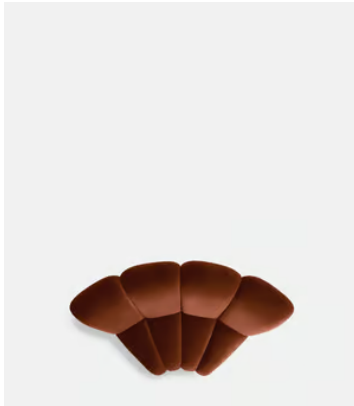

SOHO HOME

Noelle Modular Sofa, Curved Module, Velvet Rust

£2,795 Regular price

£2,376 Member price

Dimensions

Dimensions: H78.74 x W173.99 x D103.505cm / H31 x W69 x D41"

Weight: 67.6kg / 149lbs

Packaged dimensions: H85 x W180 x D109cm / H33.5 x W70.8 x D43"

Packaged weight: 84kg / 185.2lbs

Details

Assembly required: Yes

Composition: Frame: Engineered Hardwood. Feet: Oak. Filling: Foam with fiber. Fabric: 85% cotton, 15% polyester.

Fabric: 85% Cotton, 15% Polyester

Feet: Oak

Frame: Engineered Hardwood

Legs: Oak

Removable cushions: No

Removable legs: No

Seat depth: 57.8cm

Seat height: 40cm

Seat width: 55.9cm

Spring count: 12

Care instructions: Professional upholstery cleaning

Available in 10 velvets

Rust

Lichen

Camel

Royal Blue

Porcelain

Mustard

Olive

Taupe

Grey Blue

Antique Rose

Available in 4 boucles

Natural

Pistachio

Coral

Kelp