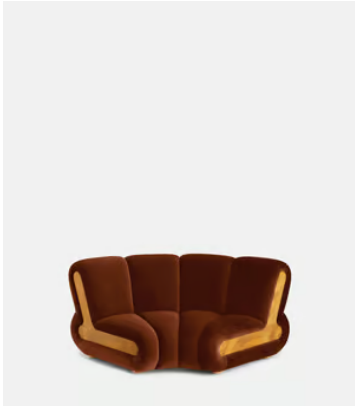

SOHO HOME

Noelle Modular Sofa, Curved Module, Velvet Rust

£2,795 Regular price

£2,376 Member price

Dimensions

Dimensions: H78.74 x W173.99 x D103.505cm / H31 x W69 x D41"

Weight: 67.6kg / 149lbs

Packaged dimensions: H85 x W180 x D109cm / H33.5 x W70.8 x D43"

Packaged weight: 84kg / 185.2lbs

Details

Assembly required: Yes

Composition: Frame: Engineered Hardwood. Feet: Oak. Filling: Foam with fiber. Fabric: 85% cotton, 15% polyester.

Fabric: 85% Cotton, 15% Polyester

Feet: Oak

Frame: Engineered Hardwood

Legs: Oak

Removable cushions: No

Removable legs: No

Seat depth: 57.8cm

Seat height: 40cm

Seat width: 55.9cm

Spring count: 12

Care instructions: Professional upholstery cleaning

Available in 10 velvets

Rust

Lichen

Camel

Royal Blue

Porcelain

Mustard

Olive

Taupe

Grey Blue

Antique Rose

Available in 4 boucles

Natural

Pistachio

Coral

Kelp