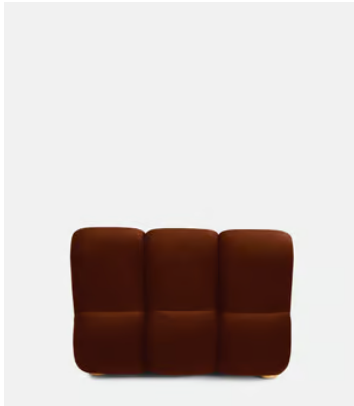

Available in 10 velvets

Rust

Lichen

Camel

Royal Blue

Porcelain

Mustard

Olive

Taupe

Grey Blue

Antique Rose

Available in 4 boucles

Natural

Pistachio

Coral

Kelp