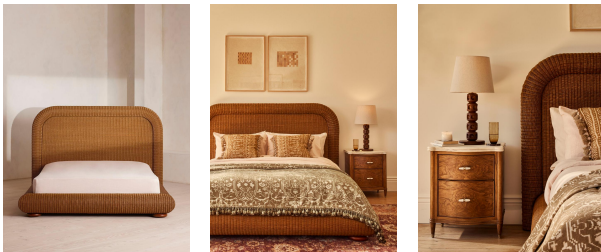

Kaplan Bed, Emperor

£2,995

Regular

£2,546

Membership

Sizes

King, Super King

Product details

Our Kaplan bed combines modern design with traditional craftsmanship. Created with a low platform base, it's designed to take up less vertical space and lift the eye line, making the room feel bigger. Handwoven rattan details echo the natural artisan interiors of Soho Beach House Canouan. This bed also makes a feature of the back of the headboard in veneered mahogany wood, meaning it can float in the middle of a larger room if desired.

Dimensions

Product dimensions: H130 x W250 x D226cm / H51.2 x W98.4 x D89"

Product weight: 116kg / 255.7lbs

Number of boxes: 3

Details

Assembly required: Yes

Care instructions: Dust often using a clean, soft, dry and lint-free cloth. Blot spills immediately and wipe with a clean, damp, cloth. We do not

Frame: Mahogany Wood

Headboard dimensions: H130 x W250 x D13cm

Material: Mahogany Wood, Plywood, Mahogany Veneer and Rattan

Mattress size: UK Emperor

Removable legs: No

Wood finish: Mid-tone