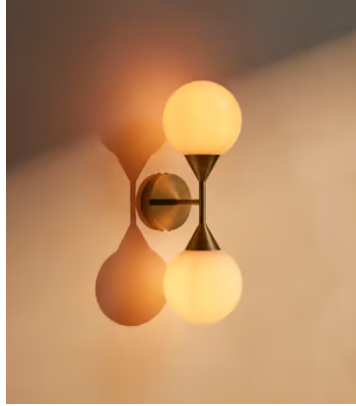

## Spindle Wall Light

£295 Regular price

£251 Member price

The Spindle wall light is a structural piece that's bathroom safe, crafted plated antique brass with a white glass orb. Place it either side of a bathroom mirror or next to a sofa to recreate the ambient glow of the club spaces at White City House.