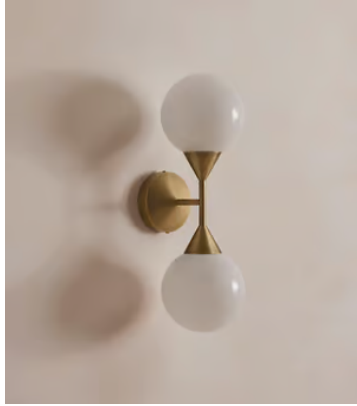

## Spindle Wall Light

£295 Regular price

£251 Member price

The Spindle wall light is a structural piece that's bathroom safe, crafted plated antique brass with a white glass orb. Place it either side of a bathroom mirror or next to a sofa to recreate the ambient glow of the club spaces at White City House.

**Material:** Plated Brass and Glass

**Voltage:** 220-240V

**Wall bracket:** 11