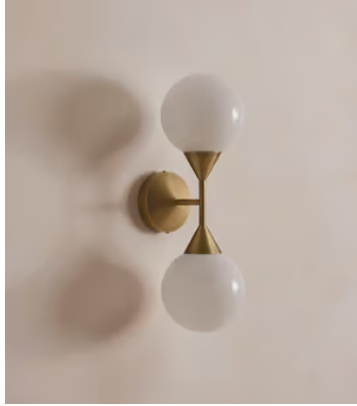

## Spindle Wall Light

£295 Regular price

£251 Member price

The Spindle wall light is a structural piece that's bathroom safe, crafted plated antique brass with a white glass orb. Place it either side of a bathroom mirror or next to a sofa to recreate the ambient glow of the club spaces at White City House.