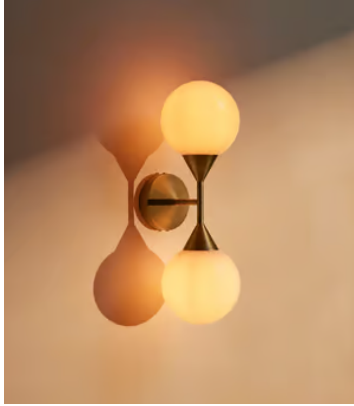

## Spindle Wall Light

£295 Regular price

£251 Member price

The Spindle wall light is a structural piece that's bathroom safe, crafted plated antique brass with a white glass orb. Place it either side of a bathroom mirror or next to a sofa to recreate the ambient glow of the club spaces at White City House.