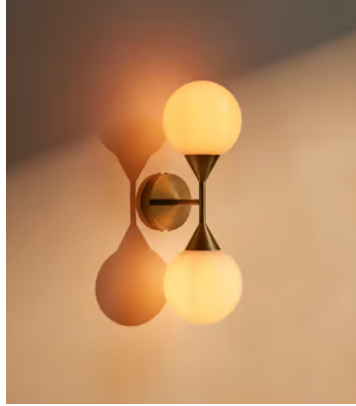

SOHO HOME

Spindle Wall Light

£295 Regular price

£251 Member price

The Spindle wall light is a structural piece that's bathroom safe, crafted plated antique brass with a white glass orb. Place it either side of a bathroom mirror or next to a sofa to recreate the ambient glow of the club spaces at White City House.

Dimensions

Dimensions: H46 x W15 x D19cm / H18.1 x W5.9 x D7.5"

Weight: 1kg / 2.2lbs

Packaged dimensions: H63 x W63 x D39cm / H24.8 x W24.8 x D15.4"

Packaged weight: 1kg / 2.2lbs

Details

Assembly required: Yes, specialist