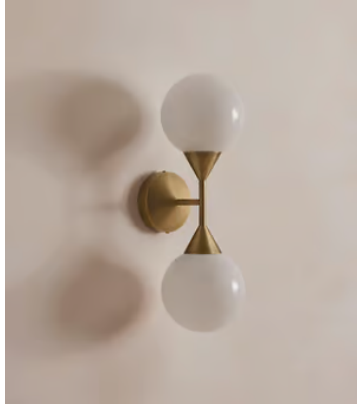

SOHO HOME

Spindle Wall Light

£295 Regular price

£251 Member price

The Spindle wall light is a structural piece that's bathroom safe, crafted plated antique brass with a white glass orb. Place it either side of a bathroom mirror or next to a sofa to recreate the ambient glow of the club spaces at White City House.

Dimensions

Dimensions: H46 x W15 x D19cm / H18.1 x W5.9 x D7.5"

Weight: 1kg / 2.2lbs

Packaged dimensions: H63 x W63 x D39cm / H24.8 x W24.8 x D15.4"

Packaged weight: 1kg / 2.2lbs

Details

Assembly required: Yes, specialist

Bathroom safe: Yes

Bulb required: 2 / E14 / 5W Maximum

Bulb style: Tala 4W Candle LED

Bulb(s) included: No

Dimmable: Yes, please consult a qualified electrician regarding compatible bulbs for your dimmer switch system