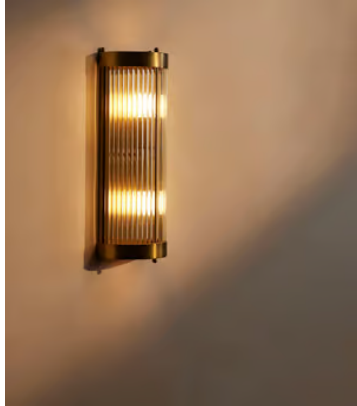

SOHO HOME

Leonard Wall Light

£275 Regular price

£234 Member price

One of our most versatile styles, the Leonard is used for its flattering effect in our bedrooms, cinemas and spas. The open top and bottom cast dramatic patterns on the wall, while the translucent glass rods soften the light. The totem design fitting holds two bulbs, giving ample light throughout.