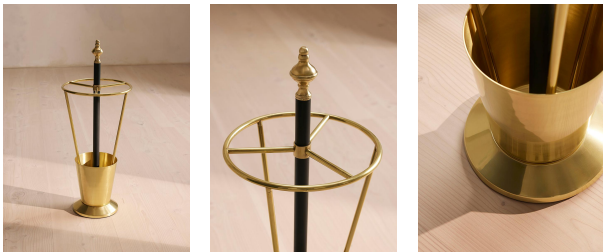

Casis Umbrella Stand

£395 Regular

£336 Membership

Product details

Our Casis umbrella stand is a classic design inspired by the interiors of Dean Street Townhouse. Two-tone brass is contrasted with blackened brass details with a decorative finial, while the solid angular base adds modern elegance to a traditional style.

Dimensions

Product dimensions: H34 x W34 x D87cm / H13.4 x W13.4 x D34.3"

Product weight: 7kg / 15.4lbs

Packaged or boxed dimensions: H82 x W43 x D44cm / H32.3 x W16.9 x D17.3"

Packaged or boxed weight: 7kg / 15.4lbs