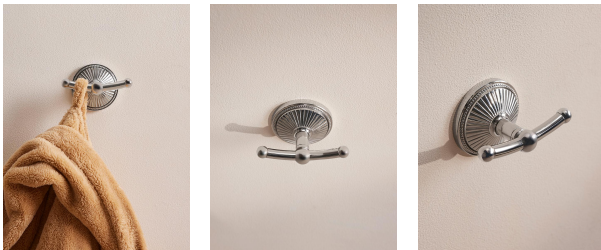

Charlton Nickel Double Hook

£55 Regular

£47 Membership

Product details

Inspired by the bathrooms at Soho House Paris, our Charlton range is a contemporary twist on vintage hardware. Designed in-house, it's crafted from high-shine nickel with a fluted shape and decorative edge detailing, drawing influences from antique Parisian candleholders. Pair with other pieces from the collection.

Dimensions

Product dimensions: H11.5 x W7 x D8cm / H4.5 x W2.8 x D3.1"

Product weight: 1kg / 2.2lbs

Packaged or boxed dimensions: H41 x W22 x D21cm / H16.1 x W8.7 x D8.3"

Packaged or boxed weight: 1kg / 2.2lbs

Details

Assembly required: No

Bathroom safe: Yes

Care instructions: Fragile, handle with care. Wipe with a damp cloth

Construction: Indoor

Material: Nickel

Wall fixtures included: Please note, our wall-mounted products do not include fixtures due to wall materials requiring different types of fixtures. If you are not sure which screws or fixtures are right for your wall please consult a professional.