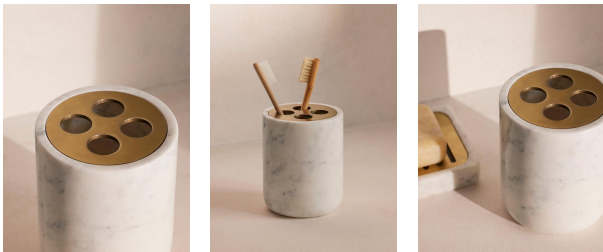

SOHO HOME

Thornton Carrara Marble Toothbrush Holder

£55

Regular

£47

Membership

Product details

Inspired by the marble finishes seen in Soho House Hong Kong, our Thornton bathroom range has been crafted from white Carrara marble with brushed brass detail. Natural variations and veining in the stone makes each of our pieces unique. Pair with the matching Thornton soap dish.

Dimensions

Product dimensions: H11.2 x W9.2 x D9.2cm / H4.4 x W3.6 x D3.6"

Product weight: 1kg / 2.2lbs

Packaged or boxed dimensions: H40 x W34 x D36cm / H15.7 x W13.4 x D14.2"

Packaged or boxed weight: 1kg / 2.2lbs