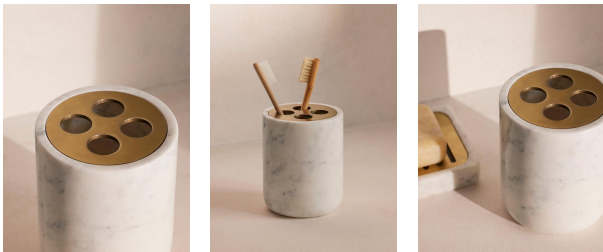

SOHO HOME

Thornton Carrara Marble Toothbrush Holder

£55

Regular

£47

Membership

Product details

Inspired by the marble finishes seen in Soho House Hong Kong, our Thornton bathroom range has been crafted from white Carrara marble with brushed brass detail. Natural variations and veining in the stone makes each of our pieces unique. Pair with the matching Thornton soap dish.

Dimensions

Product dimensions: H11.2 x W9.2 x D9.2cm / H4.4 x W3.6 x D3.6"

Product weight: 1kg / 2.2lbs

Packaged or boxed dimensions: H40 x W34 x D36cm / H15.7 x W13.4 x D14.2"

Packaged or boxed weight: 1kg / 2.2lbs

Details

Assembly required: No

Bathroom safe: Yes

Care instructions: Fragile, handle with care. Wipe with a damp cloth

Material: Carrara Marble, Brass

Watertight: Yes