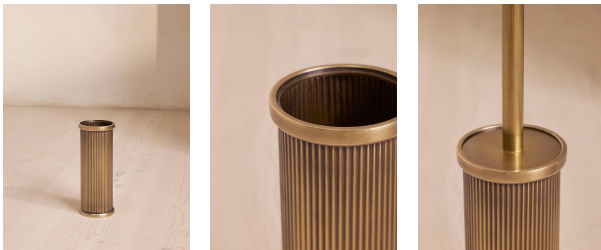

SOHO HOME

Mayfair Toilet Brush Holder

£160 Regular

£136 Membership

Product details

Designed in-house, our Mayfair bathroom accessories collection adds a sense of understated glamour in an antique brass finish with polished nickel plating. Inspired by Soho House Mexico City, the unique ribbed detail mimics the scalloped edge of the House's bathroom fixtures.

Dimensions

Product dimensions: H44.5 x W10 x D10cm / H17.5 x W4 x D4"

Product weight: 1kg / 2.2lbs

Packaged or boxed dimensions: H48 x W32 x D32cm / H18.9 x W12.6 x D12.6"

Packaged or boxed weight: 1kg / 2.2lbs