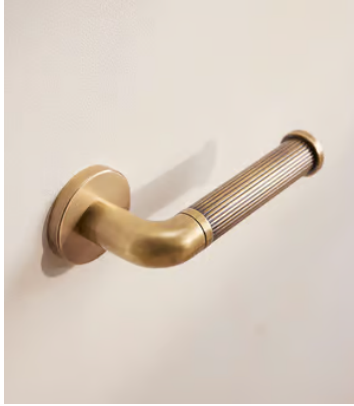

SOHO HOME

Mayfair Toilet Roll Holder

£115 Regular price

£98 Member price

Designed in-house, our Mayfair bathroom accessories collection adds a sense of understated glamour in an antique brass finish with polished nickel plating. Inspired by Soho House Mexico City, the unique ribbed detail mimics the scalloped edge of the House's bathroom fixtures.

Dimensions

Dimensions: H20 x W8.5 x D7cm / H7.8 x W3.3 x D2.8"

Weight: 1kg / 2.2lbs

Packaged dimensions: H33 x W31 x D25cm / H13 x W12.2 x D9.8"

Packaged weight: 1kg / 2.2lbs

Details

Assembly required: No

Bathroom safe: Yes