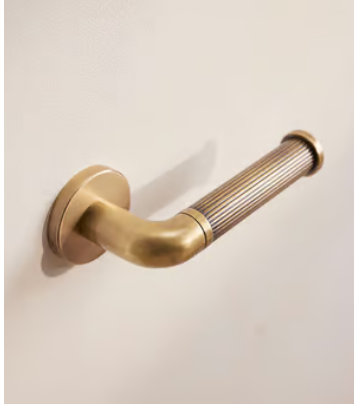

## Mayfair Toilet Roll Holder

£115 Regular price

£98 Member price

Designed in-house, our Mayfair bathroom accessories collection adds a sense of understated glamour in an antique brass finish with polished nickel plating. Inspired by Soho House Mexico City, the unique ribbed detail mimics the scalloped edge of the House's bathroom fixtures.