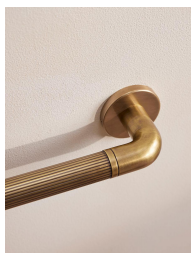

Mayfair Towel Rack, Medium

£225 Regular

£191 Membership

Sizes

Large, Medium

Product details

Designed in-house, our Mayfair bathroom accessories collection adds a sense of understated glamour in an antique brass finish with polished nickel plating. Inspired by Soho House Mexico City, the unique ribbed detail mimics the scalloped edge of the House's bathroom fixtures.

Dimensions

Product dimensions: H51.7 x W8.5 x D7cm / H20.3 x W3.3 x D2.8"

Product weight: 1kg / 2.2lbs

Packaged or boxed dimensions: H55 x W23 x D22cm / H21.7 x W9.1 x D8.7"

Details

Assembly required: No

Bathroom safe: Yes