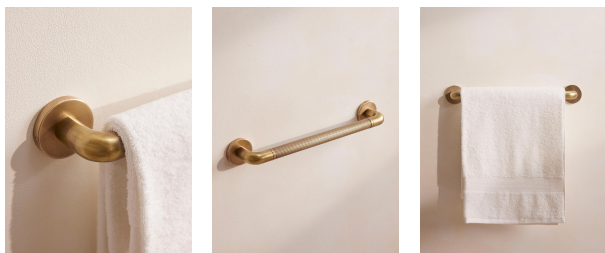

Mayfair Towel Rack, Medium

£225 Regular

£191 Membership

Sizes

Large, Medium

Product details

Designed in-house, our Mayfair bathroom accessories collection adds a sense of understated glamour in an antique brass finish with polished nickel plating. Inspired by Soho House Mexico City, the unique ribbed detail mimics the scalloped edge of the House's bathroom fixtures.

Dimensions

Product dimensions: H51.7 x W8.5 x D7cm / H20.3 x W3.3 x D2.8"

Product weight: 1kg / 2.2lbs

Packaged or boxed dimensions: H55 x W23 x D22cm / H21.7 x W9.1 x D8.7"

Details

Assembly required: No

Bathroom safe: Yes