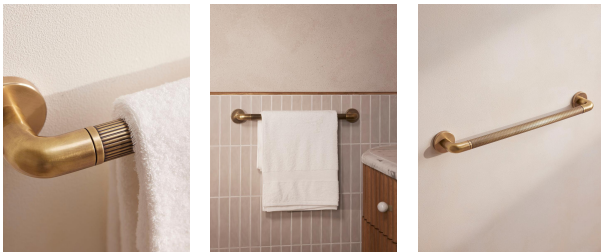

Details

Assembly required: No

Bathroom safe: Yes

Care instructions: Fragile, handle with care. Wipe with a damp cloth

Construction: Indoor

Material: Brass

Wall fixtures included: Please note, our wall-mounted products do not include fixtures due to wall materials requiring different types of fixtures. If you are not sure which screws or fixtures are right for your wall please consult a professional.