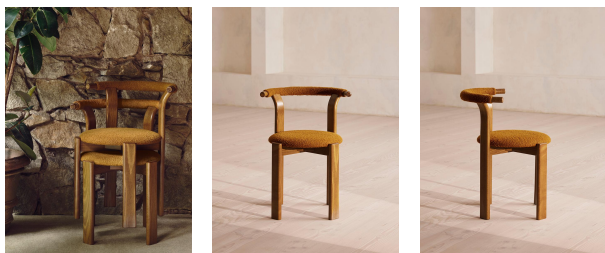

### Product details

An Italian-made design finished with tactile boucle upholstery to complement a curved seat and backrest.

Crafted in Italy from solid beech with a mid-tone finish, our Zita dining chairs take design cues from London's 180 House, with curved seat and backrests both upholstered in boucle. They are designed to be easily stacked for a space-saving solution.

### Dimensions

Product dimensions: H74.5 x W60 x D55.5cm / H29.3 x W23.6 x D21.9"

Product weight: 7.6kg / 16.8lbs

Frame: Beech

Material: Beech with boucle upholstery

Removable cushions: Yes

Removable legs: No

Seat height: 49cm